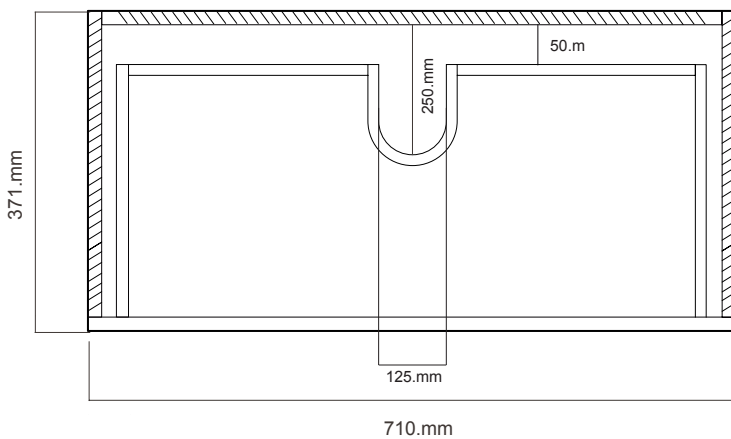

Tussock

White Paint  
Finish

**NEW**

**DOUBLE DRAWER**

**EDGE.**

EG710D2/EG710D2T  
2 Drawers, White/Timber

Note: Drawing indicate the technical measurement only and is not a reflection of how the unit will look.