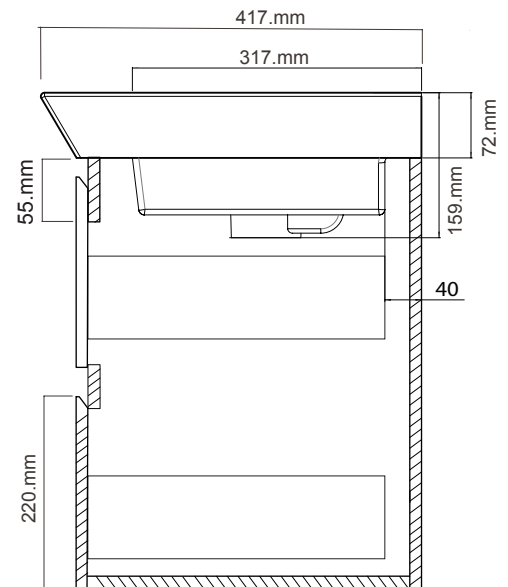

Tussock

White Paint  
Finish

**NEW**

**DOUBLE DRAWER**

**EDGE.**

EG710D2/EG710D2T  
2 Drawers, White/Timber

Note: Drawing indicate the technical measurement only and is not a reflection of how the unit will look.