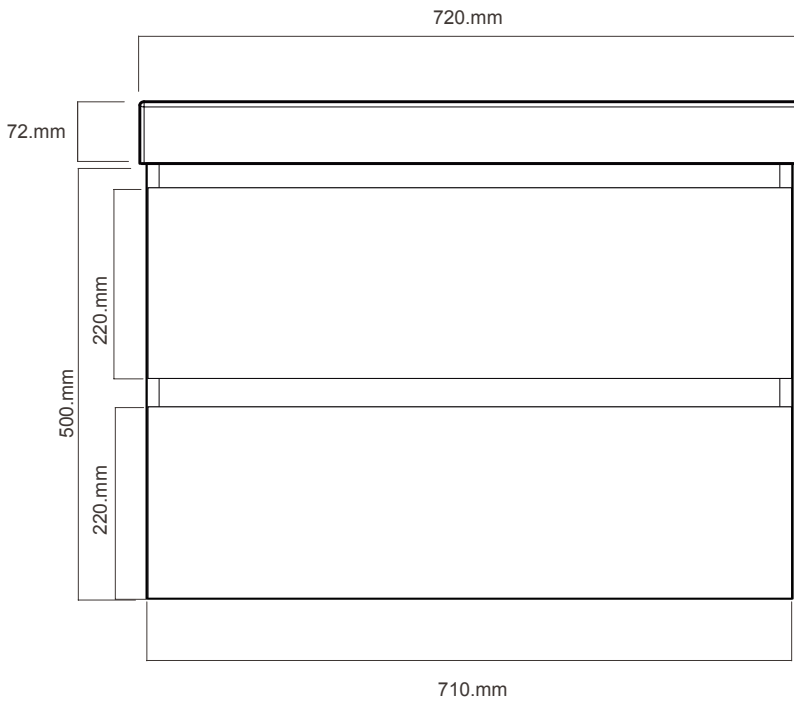

Tussock

White Paint  
Finish

**NEW**

**DOUBLE DRAWER**

**EDGE.**

EG710D2/EG710D2T  
2 Drawers, White/Timber

Note: Drawing indicate the technical measurement only and is not a reflection of how the unit will look.