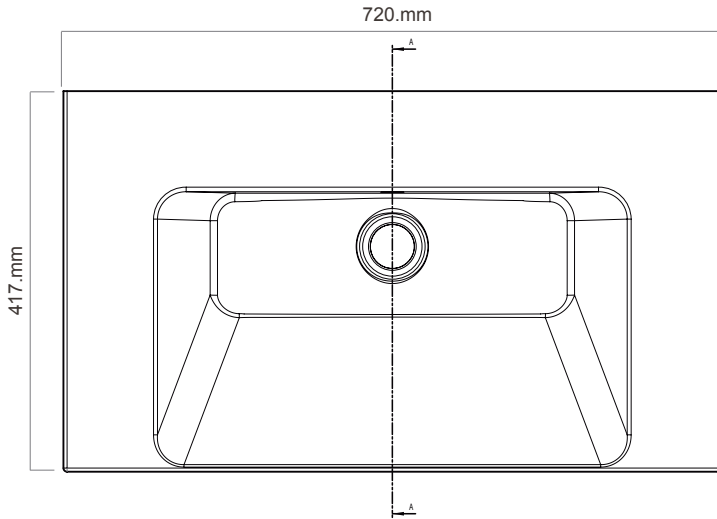

Tussock

White Paint  
Finish

**NEW**

**DOUBLE DRAWER**

**EDGE.**

EG710D2/EG710D2T  
2 Drawers, White/Timber

Note: Drawing indicate the technical measurement only and is not a reflection of how the unit will look.