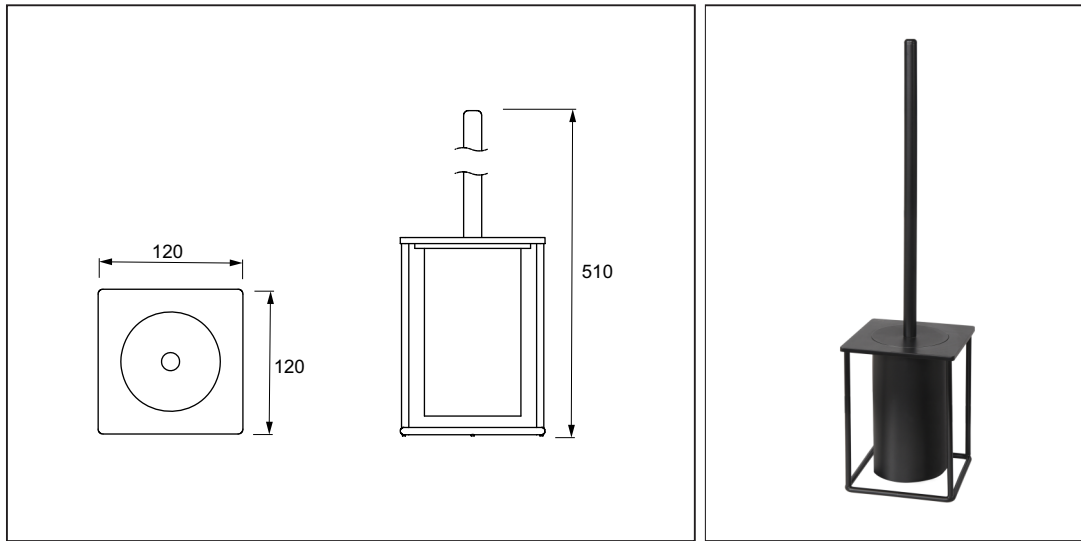

Infinity Elegance

Toilet Brush & Holder

Code: EG TBH BLK

Finish: Matt Black

Body: Stainless Steel-Brass

Size: 120 x 120 x 510

Freestanding toilet brush holder

Note: 2 year warranty on powder coated finish