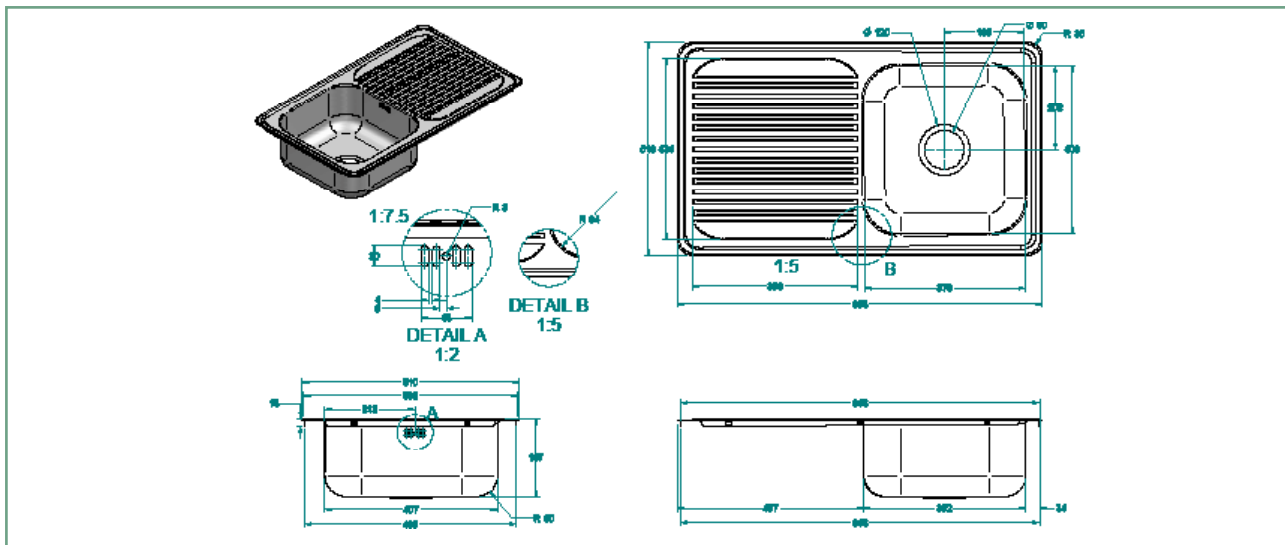

EH102 HORIZON 805 SINGLE BOWL WITH DRAINER

The Mercer EH Series is a classic stainless steel bowl and drainer range.

The EH102 Horizon 850 single bowl and drainer is reversible.

It has an easy clean laser edge and comes standard with a 90mm round basket waste and overflow.

A range of matching accessories are also available for the EH102 including a food board and dish rack.

SPECIFICATIONS

Code: EH102

Type: Top mount, Undermount, Weld in

Bowl size: 380 x 405 x 185mm

Bowl configuration: Single bowl with drainer

Overall size: 860 x 510 x 185mm

Material: Stainless steel

FEATURES

90mm round basket waste

15l/min overflow configuration

Sound deadening

Laser edge flange

Reversible