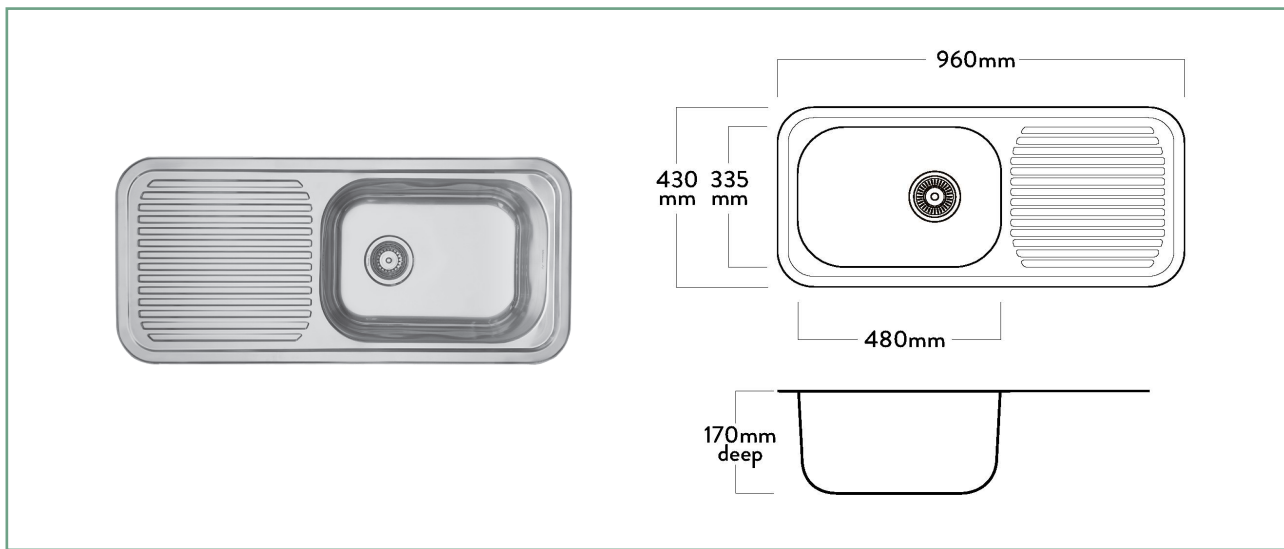

EH103 SLIMLINE SINGLE BOWL WITH DRAINER

The Mercer EH Series is a classic stainless steel bowl and drainer range.

The EH103 Slimline single bowl and drainer is reversible and fits a narrow 500mm benchtop.

It has an easy clean laser edge and comes standard with a 90mm round basket waste and overflow.

A range of matching accessories are also available for the EH103 including a food board and dish rack.

SPECIFICATIONS

Code: EH103

Type: Top mount, Undermount, Weld in

Bowl size: 480 x 335 x 170mm

Bowl configuration: Single bowl with drainer

Overall size: 950 x 420 x 170mm

Material: Stainless steel

FEATURES

90mm round basket waste

15l/min overflow configuration

Sound deadening

Reversible

Laser edge flange

ASSOCIATED PRODUCTS

AD175
Dishracks

AL049
Lotion
Dispensers

AC013
Aurora Gooseneck
Pullout Mixers