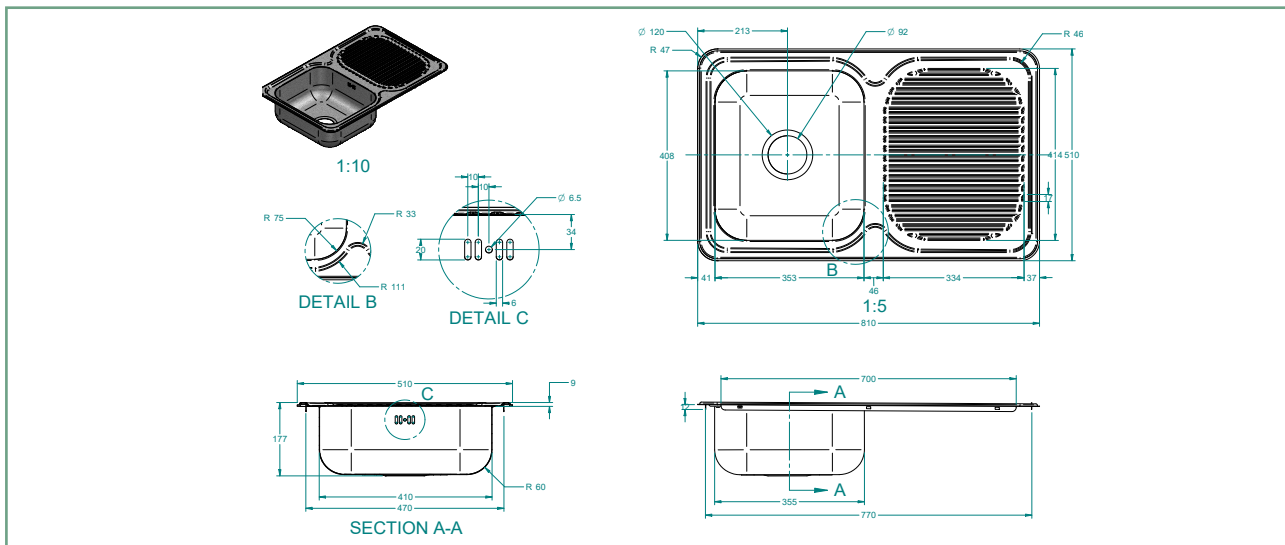

## EH104 HORIZON 800 SINGLE BOWL WITH DRAINER

The Mercer EH Series is a classic stainless steel bowl and drainer range.

The EH104 Horizon 800 single bowl and drainer is reversible.

It has an easy clean laser edge and comes standard with a 90mm round basket waste and overflow.

A range of matching accessories are also available for the EH104 including a food board and dish rack.

### SPECIFICATIONS

**Code:** EH104

**Type:** Top mount, Undermount, Weld in

**Bowl size:** 335 x 405 x 180mm

**Bowl configuration:** Single bowl with drainer

**Overall size:** 810 x 510 x 175mm

**Material:** Stainless steel

### FEATURES

90mm round basket waste

15l/min overflow configuration

Sound deadening

Reversible

Laser edge flange