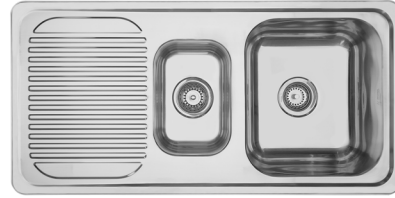

EH201 HORIZON 10-20 1 & 3/4 BOWL WITH DRAINER

The Mercer EH Series is a classic stainless steel bowl and drainer range.

The EH201 Horizon 10-20 double bowl and drainer is reversible and has an easy clean laser edge.

It has an easy clean laser edge and comes standard with a 90mm round basket waste and overflow.

A range of matching accessories are also available for the EH201 including a food board, colander and dish rack.

SPECIFICATIONS

Code: EH201

Type: Top mount, Undermount, Weld in

Bowl size: 355 x 405 x 180 + 200 x 300 x 145mm with 35mm bridge

Bowl configuration: Bowl & 3/4 with drainer

Overall size: 1030 x 510 x 180mm

Material: Stainless steel

FEATURES

2 x 90mm round basket waste

15l/min overflow configuration

Sound deadening

Reversible

Laser edge flange

ASSOCIATED PRODUCTS

AD175
Dishracks