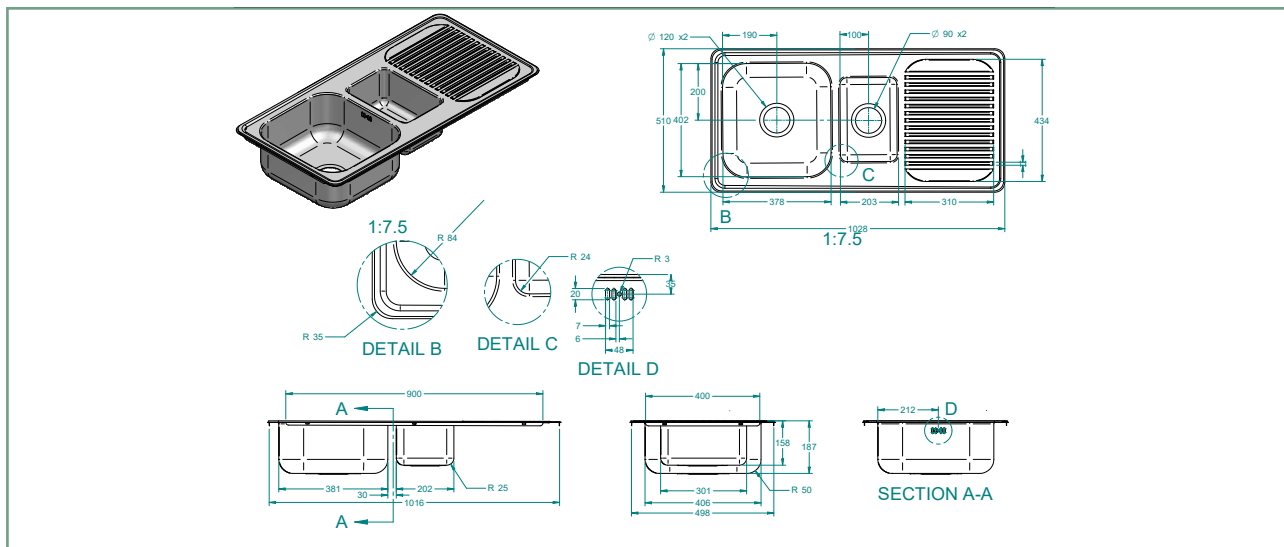

EH201 HORIZON 10-20 1 & 3/4 BOWL WITH DRAINER

The Mercer EH Series is a classic stainless steel bowl and drainer range.

The EH201 Horizon 10-20 double bowl and drainer is reversible and has an easy clean laser edge.

It has an easy clean laser edge and comes standard with a 90mm round basket waste and overflow.

A range of matching accessories are also available for the EH201 including a food board, colander and dish rack.

SPECIFICATIONS

Code: EH201

Type: Top mount, Undermount, Weld in

Bowl size: 355 x 405 x 180 + 200 x 300 x 145mm with 35mm bridge

Bowl configuration: Bowl & 3/4 with drainer

Overall size: 1030 x 510 x 180mm

Material: Stainless steel

FEATURES

2 x 90mm round basket waste

15l/min overflow configuration

Sound deadening

Reversible

Laser edge flange

ASSOCIATED PRODUCTS

AD175
Dishracks