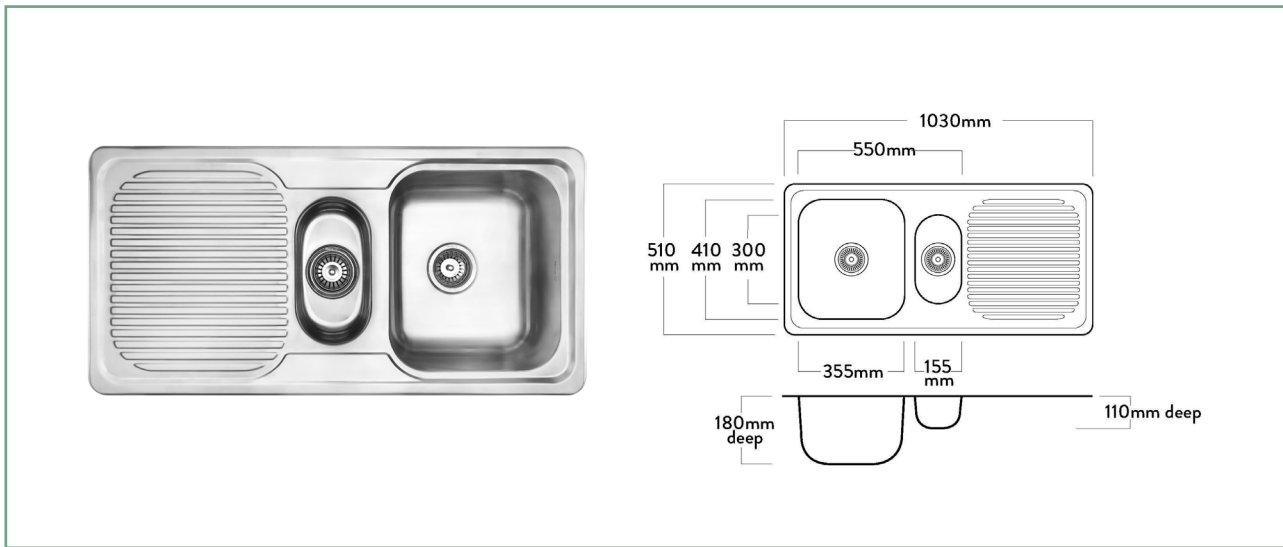

## EH203 HORIZON 1020-600 1 & 1/4 BOWL WITH DRAINER

The Mercer EH Series is a classic stainless steel bowl and drainer range.

The EH203 Horizon 1020-600 double bowl and drainer is reversible and has an easy clean laser edge.

It has an easy clean laser edge and comes standard with a 90mm round basket waste and overflow.

A range of matching accessories are also available for the EH203 including a food board, colander and dish rack.

### SPECIFICATIONS

**Code:** EH203

**Type:** Top mount, Undermount, Weld in

**Bowl size:** 350 x 405 x 180 + 155 x 300 x 110mm with 35mm bridge

**Bowl configuration:** Single bowl with drainer

**Overall size:** 1030 x 510 x 180mm

### FEATURES

2 x 90mm round basket waste

15l/min overflow configuration

Sound deadening

Reversible

Laser edge flange