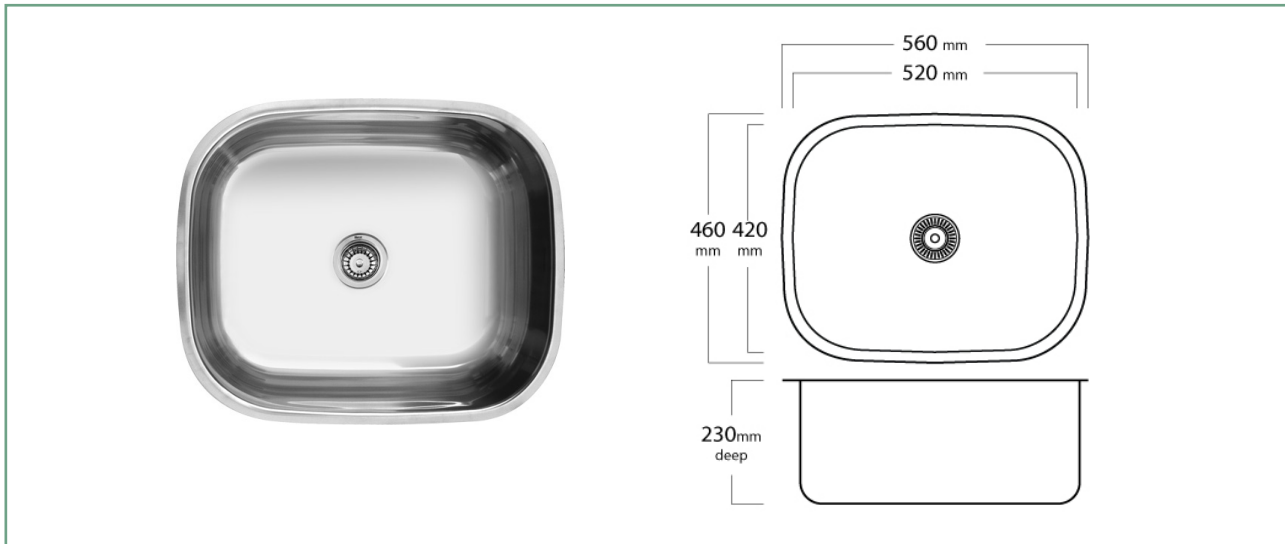

EL102 QUESTO LAUNDRY BOWL

The Mercer EL Series are a range of seamless pressed stainless steel laundry sinks manufactured in NZ.

The Questo laundry sink is reversible and comes standard with a 90mm round basket waste, overflow is optional.

SPECIFICATIONS

Code: EL102

Type: Top mount, Undermount, Weld in

Bowl size: 520 x 420 x 230mm

Bowl configuration: Single bowl

Overall size: 560 x 460 x 230mm

Material: Stainless steel

FEATURES

90mm round basket waste

15l/min optional overflow configuration

20mm flat flange

50mm corner radius

Reversible

ASSOCIATED PRODUCTS

AL049
Lotion
Dispensers

AC013
Aurora Gooseneck
Pullout Mixers