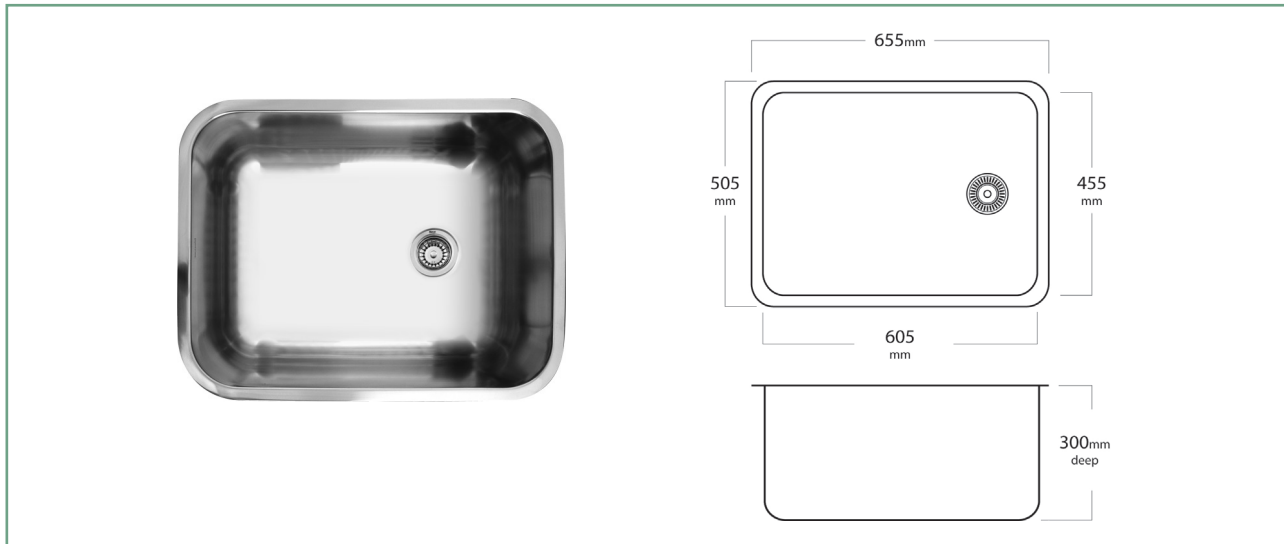

EL104 GRANDE MAX LAUNDRY BOWL

The Mercer EL Series are a range of seamless pressed stainless steel laundry sinks manufactured in NZ.

The Grande Max is an extra deep laundry sink, it is reversible and comes standard with a 90mm round basket waste, overflow is optional.

SPECIFICATIONS

Code: EL104

Type: Top mount, Undermount, Weld in

Bowl size: 605 x 455 x 300mm

Bowl configuration: Single bowl

Overall size: 655 x 505 x 300mm

Material: Stainless steel

FEATURES

90mm round basket waste

15l/min optional overflow configuration

25mm flat flange

Reversible

ASSOCIATED PRODUCTS

AL049
Lotion
Dispensers

AC013
Aurora Gooseneck
Pullout Mixers

AF151
Chopping Boards