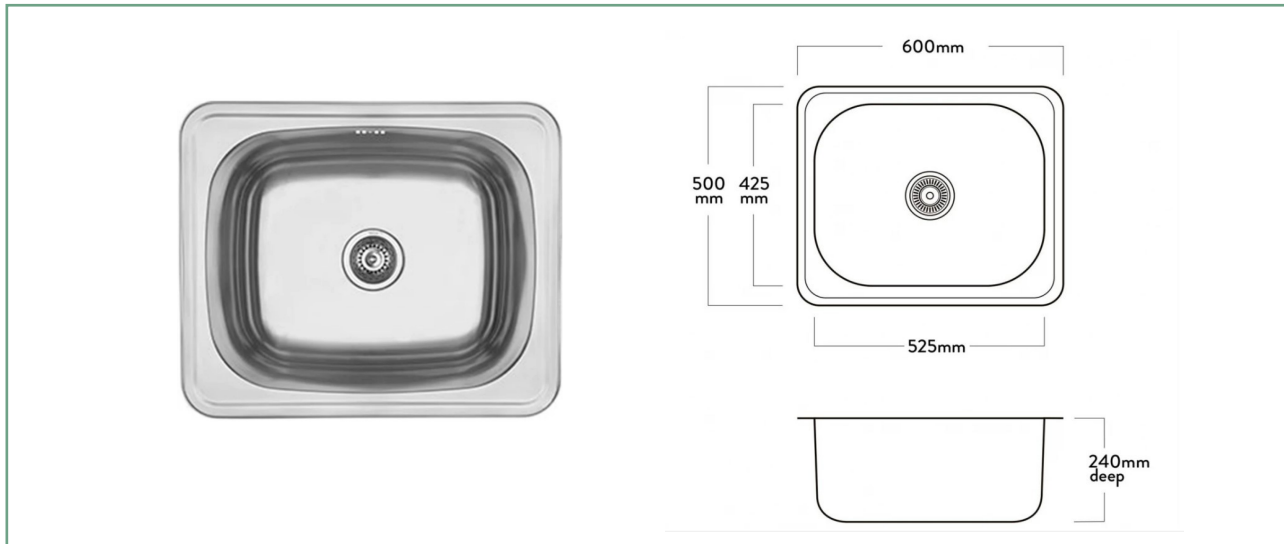

The Pulito is an affordable top mount laundry bowl with the traditional yet functional depth of 240mm.

### SPECIFICATIONS

**Code:** EL107

**Type:** Top mount, Undermount

**Bowl size:** 525 x 425 x 240mm

**Bowl configuration:** Single bowl

**Overall size:** 600 x 500 x 300mm

**Material:** Stainless steel

### FEATURES

90mm round basket waste

15l/min optional overflow configuration