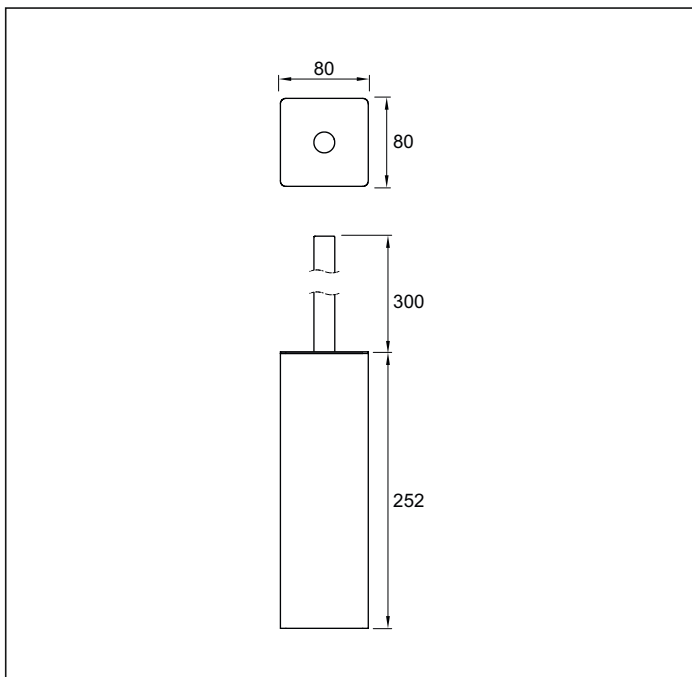

## Freestanding Toilet Brush and Holder

**Code: EM TBH WM**      White Marble Insert

**Code: EM TBH BM**      Black Marble Insert

**Finish:** Chrome

**Body:** Stainless Steel

Freestanding Toilet Brush Holder

**Size:** 80 x 80 x 252mm

aquatica 

KIWI OWNED COMPANY

**NZ** • DESIGNED  
• ASSEMBLED  
• TESTED 

**Aquatica NZ Limited**

9 Saunders Place,  
Avondale, Auckland.  
Tel: 09-828 2068,  
Fax: 09-828 2069  
Email: [info@aquatica.co.nz](mailto:info@aquatica.co.nz)  
or visit our website:  
[www.aquatica.co.nz](http://www.aquatica.co.nz)