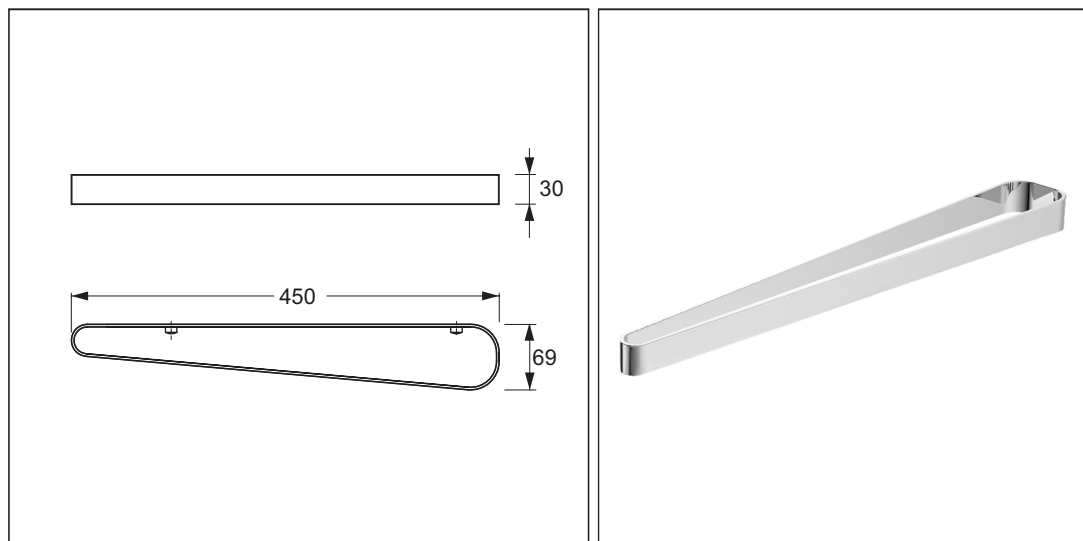

## Towel Rack 450

**Code:** EN TR450

**Finish:** Chrome

**Material:** Stainless steel - Brass body

**Installation:** Wall-mounted

**Mounting:** Spigot mounting 300mm centre to centre

**5 year warranty**