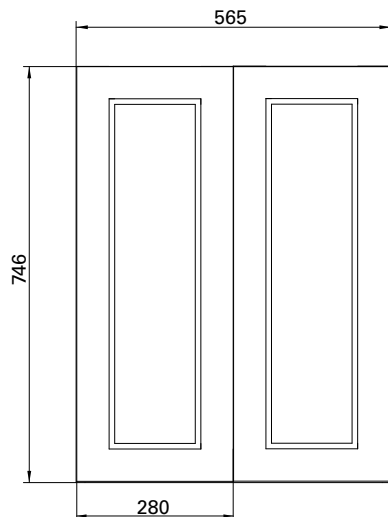

TECHNICAL DRAWINGS

Front