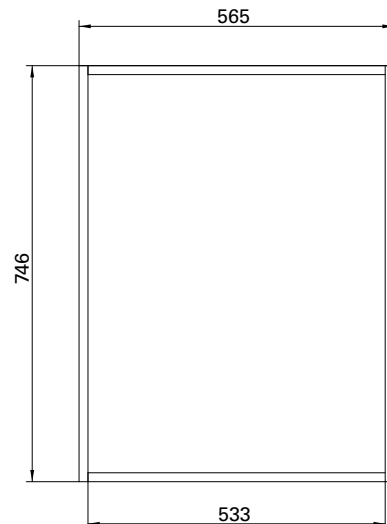

English Classic

DESCRIPTION

English Classic 565 Mirror Unit – 2 Doors, Matt White

Burlington®

PRODUCT CODE

ENGM600

FEATURES

- Dimensions - W565 x H750 x D120mm
- Available in Matt White or in your choice of matt paint colour^.
- The paint used on our products is polyurethane or UV based. It is five times harder and more durable than lacquer finishes.
- Mirror Units can be joined together to suit larger sizes.
- Matches perfectly with our English Classic vanities & Burlington accessories range.

PAINT FINISH*

TECHNICAL DRAWINGS

Front

Inside

NOTES

*Non-stock item. ^15% surcharge applies on custom matt paint colour, 25% for matt black. Excludes accessories. Drawing indicates the technical measurement only and is not a reflection of how the unit will look. Sizes are nominal only. All drawings in millimeters. August 2019.