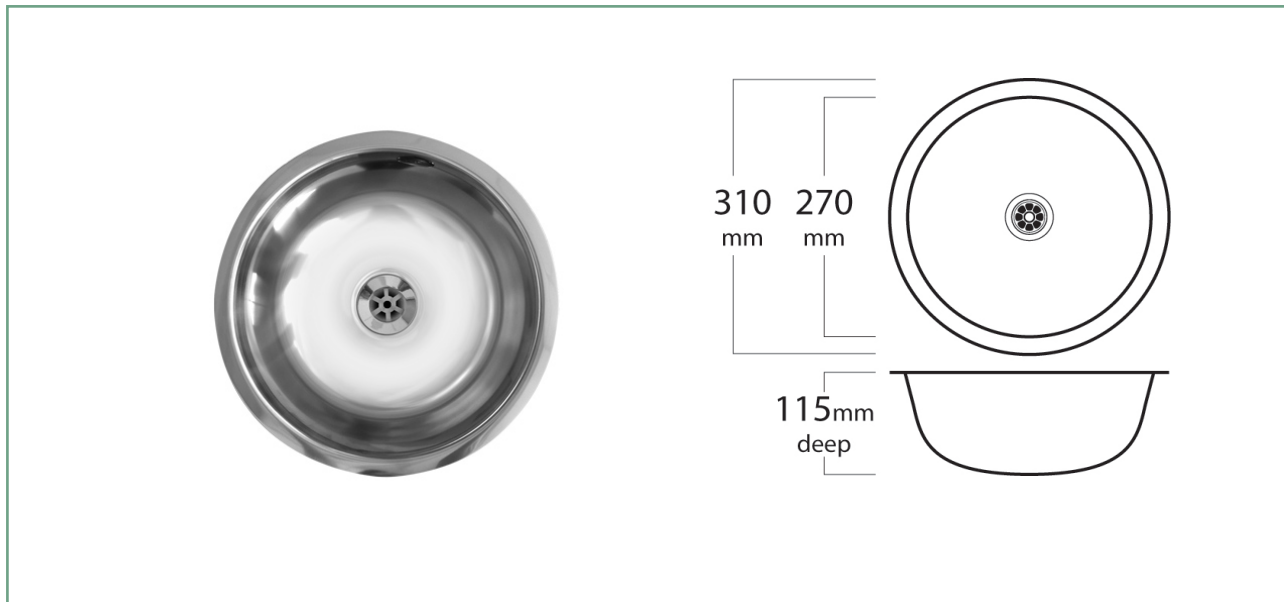

ER103 OTTO ROUND BOWL

Want to do something a little different or are you trying to save space? The Mercer ER Series could be the perfect solution.

The Otto is manufactured in NZ.

It has a flat chamfered flat edge and a 90mm or 40mm plug and waste.

SPECIFICATIONS

Code: ER103

Type: Top mount, Undermount, Weld in

Bowl size: 270Ø x 115mm

Bowl configuration: Single Bowl

Overall size: 310Ø x 115mm

Material: Stainless steel

FEATURES

90mm or 40mm Plug & Waste

No overflow

20mm flange

ASSOCIATED PRODUCTS

AL049
Lotion
Dispensers

AC013
Aurora Gooseneck
Pullout Mixers

AR053
Folding Mats