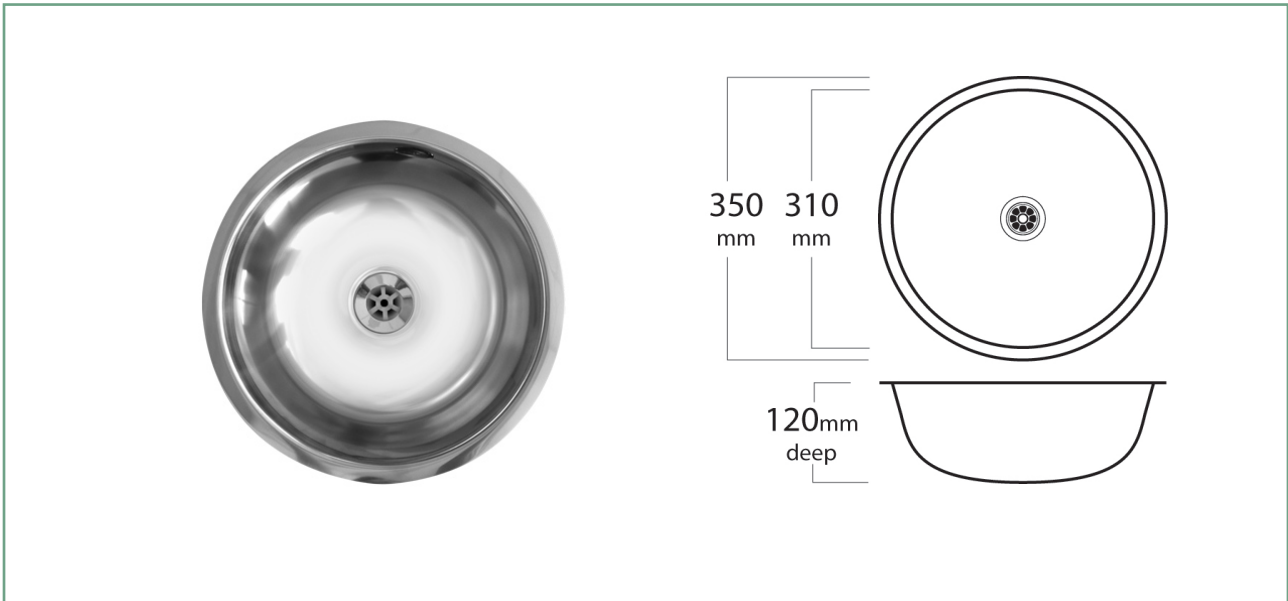

ER104 NOVE ROUND BOWL

Want to do something a little different or are you trying to save space? The Mercer ER Series could be the perfect solution.

The Nove is manufactured in NZ.

It has a flat chamfered edge and a 90mm or 40mm plug and waste, overflow is optional.

SPECIFICATIONS

Code: ER104

Type: Top mount, Undermount, Weld in

Bowl size: 310Ø x 120mm

Bowl configuration: Single Bowl

Overall size: 350Ø x 120mm

Material: Stainless steel

FEATURES

90mm or 40mm Plug & Waste

Optional 15l/min overflow

20mm flange

ASSOCIATED PRODUCTS

AL049
Lotion
Dispensers

AC013
Aurora Gooseneck
Pullout Mixers

AR051
Folding Mats