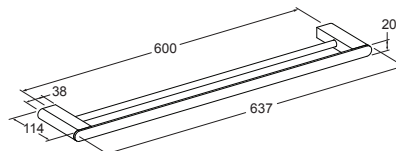

600mm

Milano Double Towel Bar
- 75802A-CP

600mm

Milano Glass Shelf
- 75675A-CP