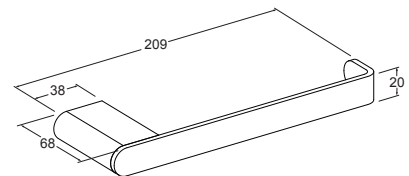

Milano Hand Towel Bar
- 75800A-CP