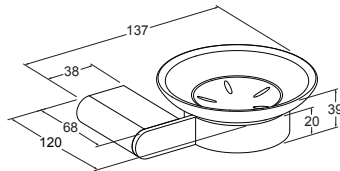

Milano Soap Dish
- 75673A-CP