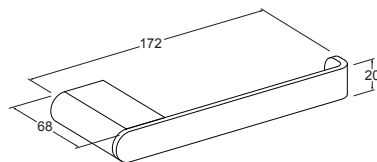

Milano Toilet Roll Holder
- 75799A-CP