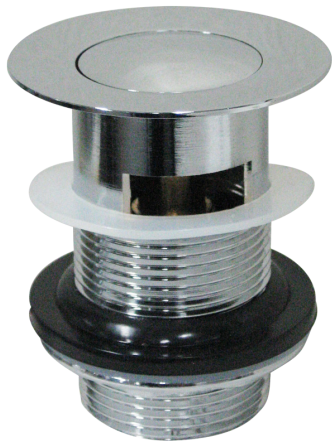

Basin Waste - Click up 32mm Overflow

Easy to use click up basin waste. Domed plug. Strong and durable in chrome plated brass.

Features	Click up / down action
Colour/Finish	Chrome
Material	Brass

Technical Details

Product	Product Code
32-mm Click up Basin Waste with Overflow	99326A-CP

Trusted in New Zealand Since 1982

New Zealand
 133 Diana Drive, Glenfield, Auckland, New Zealand
 PO Box 100-146 NSMC, Auckland, 0745
 Ph: 0800 100 382 Fax: 0800 66 44 88
www.Englefield.co.nz

All measurements shown are in millimetres.
 Sizes are approximate.

Feb 2014
 1232926-A04-A