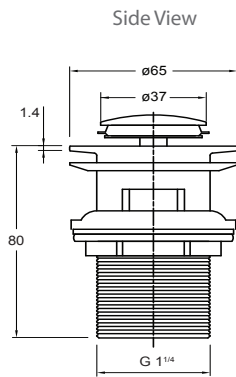

Basin Waste - Click up 32mm Overflow

Easy to use click up basin waste. Domed plug. Strong and durable in chrome plated brass.

Features	Click up / down action
Colour/Finish	Chrome
Material	Brass

Technical Details

Product	Product Code
32-mm Click up Basin Waste with Overflow	99326A-CP

Trusted in New Zealand Since 1982

New Zealand
 133 Diana Drive, Glenfield, Auckland, New Zealand
 PO Box 100-146 NSMC, Auckland, 0745
 Ph: 0800 100 382 Fax: 0800 66 44 88
www.Englefield.co.nz

All measurements shown are in millimetres.
 Sizes are approximate.

Feb 2014
 1232926-A04-A