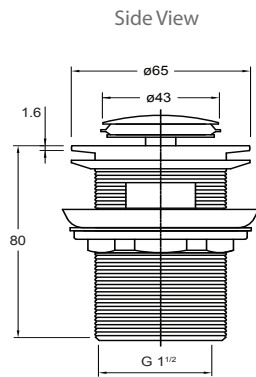

Basin Waste - Click up 40mm with Overflow

Easy to use click up basin waste. Domed plug. Strong and durable in chrome plated brass.

Features	Click up / down action
Colour/Finish	Chrome
Material	Brass

Technical Details

Product	Product Code
40-mm Click up Basin Waste with Overflow	99328A-CP

Trusted in New Zealand Since 1982

New Zealand
 133 Diana Drive, Glenfield, Auckland, New Zealand
 PO Box 100-146 NSMC, Auckland, 0745
 Ph: 0800 100 382 Fax: 0800 66 44 88
www.Englefield.co.nz

All measurements shown are in millimetres.
 Sizes are approximate.

Feb 2014
 1232928-A04-A