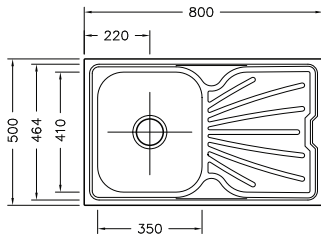

Clip Kitchen Sink - Single Bowl

Gentle 'rounded corner' bowl, and fanned channel draining board all produced from high quality, brushed 0.8mm thick stainless steel.

Features

- Single Bowl.
- No tap hole (Drilling required).
- Left or right hand installation.
- Self-rimming installation.
- Overflow.
- Noise dampening liner.

Colour/Finish

Brushed stainless steel.

Material

0.8mm thick grade 304 stainless steel construction.

Included Components

- Stainless steel sink.
- 1 Waste.
- Fixing kit.

Technical Details

Top View

Front View

Side View

Product	Product Code
Clip kitchen sink - Single Bowl	72011A-S-NA

Trusted in New Zealand Since 1982

New Zealand

133 Diana Drive, Glenfield, Auckland, New Zealand
 PO Box 100-146 NSMC, Auckland, 0745
 Ph: 0800 100 382 Fax: 0800 66 44 88
www.Englefield.co.nz

All measurements shown are in millimetres.
 Sizes are approximate.

Mar 2014
 1228938-A04-B