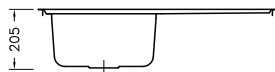

Clip Kitchen Sink - Single Bowl

Gentle 'rounded corner' bowl, and fanned channel draining board all produced from high quality, brushed 0.8mm thick stainless steel.

Features

- Single Bowl.
- No tap hole (Drilling required).
- Left or right hand installation.
- Self-rimming installation.
- Overflow.
- Noise dampening liner.

Colour/Finish

Brushed stainless steel.

Material

0.8mm thick grade 304 stainless steel construction.

Included Components

- Stainless steel sink.
- 1 Waste.
- Fixing kit.

Technical Details

Front View

Product	Product Code
Clip kitchen sink - Single Bowl	72011A-S-NA

Trusted in New Zealand Since 1982

New Zealand

133 Diana Drive, Glenfield, Auckland, New Zealand
PO Box 100-146 NSMC, Auckland, 0745
Ph: 0800 100 382 Fax: 0800 66 44 88
www.Englefield.co.nz

All measurements shown are in millimetres.
Sizes are approximate.

Mar 2014
1228938-A04-B