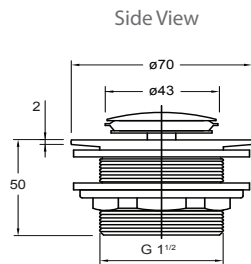

Bath Waste - Click up 40mm without Overflow

Easy to use click up bath waste. Domed plug. Strong and durable in chrome plated brass.

Features	Click up / down action
Colour/Finish	Chrome
Material	Brass

Technical Details

Product	Product Code
40-mm Click up Bath Waste without Overflow	99329A-CP

All measurements shown are in millimetres.
 Sizes are approximate.

Feb 2015
 1232929-A04-B

Australia
 PO Box 257, Regents Park,
 NSW 2143, Australia
 Ph: 1800 ENGLEFIELD (1800 364 533)
 www.Englefield.com