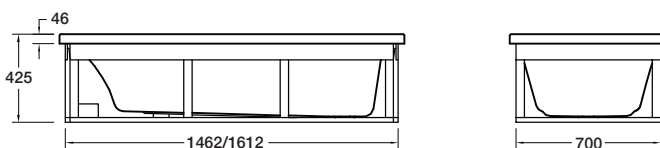

# Valencia™ Rectangular Drop-In Bath

The Valencia Rectangular Bath is a modern, spacious design, with generous internal dimensions for bathing and contoured back rest.

- Colour/Finish** White
- Material** Duracryl® Acrylic
- Upstand** 12.5mm upstand for watertightness
- Optional Accessories** Flat Pack Timber Frame  
Bath Wall 2-Sided Flat or Corner Contour Plus  
Apron Panel 2-Sided  
Apron Panel 1-Sided  
Ario Rectangular Pillow (Charcoal)  
40mm Pop-up Bath Waste

Size	External Dimensions (mm)			Internal Dimensions (mm)			Volume (L)
	Length	Width	Depth	Max Bathing Depth	Seating Base Width	Base Length	Full Capacity
1670 x 760mm	1670	758	425	405	510	1250	320
1520 x 760mm	1517	758	420	405	510	1100	280

Product	1670x760mm	1520x760mm
Bath	1071A-0	1072A-0
Flat Pack Timber Frame	1141302	1141301
2-Sided Bath Wall Flat 1450mm Height	C0930A-0	C0928A-0
2-Sided Bath Wall Corner Contour Plus 1450mm Height	24690A-0	24691A-0
2-Sided Bath Wall Flat 1530mm Height	20990A-0	20989A-0
2-Sided Bath Wall Corner Contour Plus 1530mm Height	24684A-0	24685A-0
Apron Panel 2-Sided	C0464A-0	C0463A-0
Apron Panel 1-Sided	C0444A-0	C0443A-0
Ario Rectangular Pillow (Charcoal)	1091A-58	
Pop-up 40mm Bath Waste	99329A-CP	

Bath with Frame Installed

All measurements shown are in millimetres.  
 Sizes are approximate.  
 1183709-A04-D April 2019

Trusted in New Zealand Since 1982

**New Zealand**  
 133 Diana Drive, Glenfield, Auckland, New Zealand  
 PO Box 100-146 NSMC, Auckland, 0745  
 Ph: 0800 100 382 Fax: 0800 66 44 88  
[www.Englefield.co.nz](http://www.Englefield.co.nz)