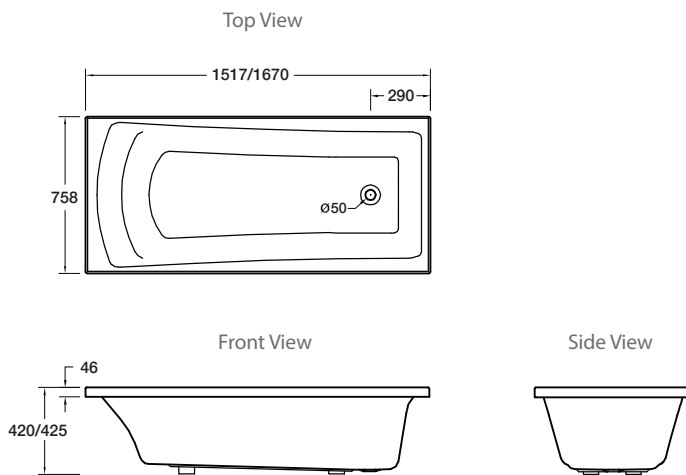

# Valencia™ Rectangular Drop-In Bath

The Valencia Rectangular Bath is a modern, spacious design, with generous internal dimensions for bathing and contoured back rest.

- Colour/Finish** White
- Material** Duracryl® Acrylic
- Upstand** 12.5mm upstand for watertightness
- Optional Accessories** Flat Pack Timber Frame  
Bath Wall 2-Sided Flat or Corner Contour Plus  
Apron Panel 2-Sided  
Apron Panel 1-Sided  
Ario Rectangular Pillow (Charcoal)  
40mm Pop-up Bath Waste

Size	External Dimensions (mm)			Internal Dimensions (mm)			Volume (L)
	Length	Width	Depth	Max Bathing Depth	Seating Base Width	Base Length	Full Capacity
1670 x 760mm	1670	758	425	405	510	1250	320
1520 x 760mm	1517	758	420	405	510	1100	280

Product	1670x760mm	1520x760mm
Bath	1071A-0	1072A-0
Flat Pack Timber Frame	1141302	1141301
2-Sided Bath Wall Flat 1450mm Height	C0930A-0	C0928A-0
2-Sided Bath Wall Corner Contour Plus 1450mm Height	24690A-0	24691A-0
2-Sided Bath Wall Flat 1530mm Height	20990A-0	20989A-0
2-Sided Bath Wall Corner Contour Plus 1530mm Height	24684A-0	24685A-0
Apron Panel 2-Sided	C0464A-0	C0463A-0
Apron Panel 1-Sided	C0444A-0	C0443A-0
Ario Rectangular Pillow (Charcoal)	1091A-58	
Pop-up 40mm Bath Waste	99329A-CP	