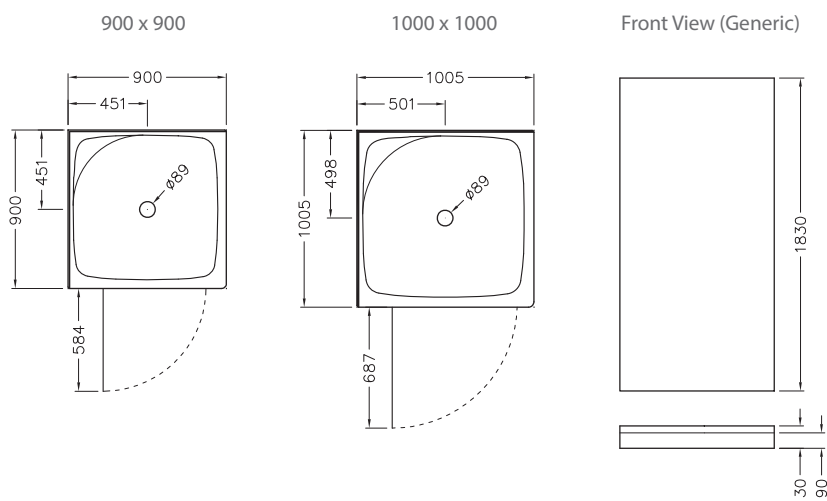

Sapphire™ Square Corner Shower

Available in a range of sizes and wall options, the Sapphire Square Corner Shower is extremely versatile. Features a fully reversible door with 4mm toughened safety glass, and full length magnetic door seals. The Quick-Fit® tray features the ultra high 40mm up-stand to enhance watertightness for long lasting performance.

Note: Tapware and accessories illustrated in photography are not included

Colour/Finish Material	White Frame Duracryl Acrylic Walls, Tray - fibreglass reinforced acrylic White fully framed finish - powder coated aluminium. Glass door and return - 4mm toughened safety glass (AS/NZS 2208 compliant).
Shower Height	1920mm including tray
Included Components	Sapphire Door and Return Duracryl Acrylic Wall (flat or moulded) Quick-Fit Tray Easy Clean Trap Adhesive and Sealant pack
Optional Accessories	Hi-Flow Waste Outlet

Product Code	900 x 900mm	1000 x 1000mm
Corner Contour Wall	13909A-0	13904A-0
Flat Wall	13913A-0	13905A-0

All measurements shown are in millimetres.
Sizes are approximate.
1183732-A04-D Oct 2018

New Zealand
133 Diana Drive, Glenfield, Auckland, New Zealand
PO Box 100-146 NSMC, Auckland, 0745
Ph: 0800 100 382 Fax: 0800 66 44 88
www.Englefield.co.nz