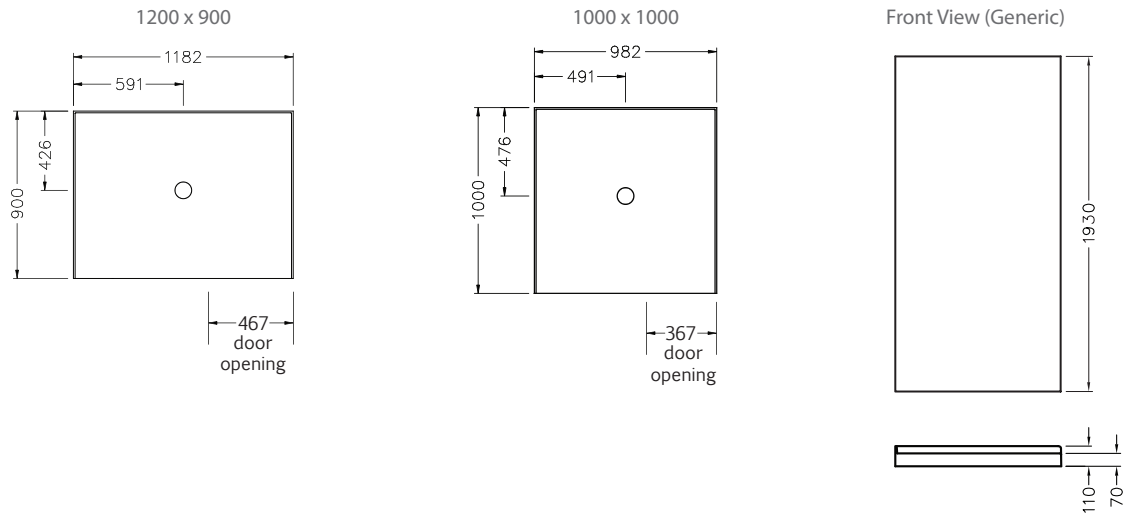

Note: Tapware and accessories illustrated in photography are not included

**Shower Options**

**Frame:** White, Polished Silver, Satin Silver.  
**Size:** 1200x900mm, 1000x1000mm.  
**Wall:** Corner Contour Plus, Side Recessed, Flat or Tile Option.  
**Tray:** Centre waste.  
**Height:** 2000mm (1930mm without tray).

**Material/Finish**

Frame - powder coated aluminium (white)  
 - anodised aluminium (polished silver, satin silver)  
 Wall - Duracryl acrylic  
 Tray - fibreglass reinforced acrylic  
 Glass door - 6mm toughened safety glass (AS/NZS 2208 compliant) with Englefield CleanLess® glass treatment. 7mm adjustment in rollers.

**Optional Accessories**

Hi-Flow Waste Outlet.

**Product Codes**

1200 x 900mm	White Centre Waste	Polished Silver Centre Waste	Satin Silver Centre Waste
Corner Contour Plus Wall	706792A-0	706792A-SHP	706792A-SS
Flat Wall	706793A-0	706793A-SHP	706793A-SS
Side Recessed Wall ¶	706792A-3CRW-0	706792A-3CRW-SHP	706792A-3CRW-SS
Tile Wall	706837A-0	706837A-SHP	706837A-SS

All measurements shown are in millimetres. Sizes are approximate.

Feb 2020  
 1381759-A04-C