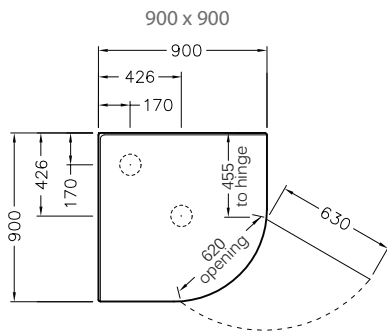

Valencia™ Elite Rondo Shower - 1000mm, 900mm

The Valencia Elite Round Pivot Shower combines exceptional performance with ease of installation. Beautifully engineered, this shower is available in a range of finishes, sizes and wall options. The enclosure features a fully reversible door boasting 6mm toughened safety glass with Englefield CleanLess® glass treatment. The Quick-Fit low profile tray features an ultra high 40mm upstand for maximum watertightness, ensuring long lasting performance.

Note: Tapware and accessories illustrated in photography are not included

Shower Options

Frame: White, Polished Silver, Satin Silver.
Size: 1000x1000mm, 900x900mm.
Wall: Corner Contour Plus, Side Recessed, Flat or Tile Option.
Tray: Centre or rear corner waste.
Height: 2000mm (1930mm without tray).

Optional Accessories

Hi-Flow Waste Outlet.

Front View (Generic)

Product Codes

1000 x 1000mm	White		Polished Silver		Satin Silver	
	Rear Waste	Centre Waste	Rear Waste	Centre Waste	Rear Waste	Centre Waste
Corner Contour Plus Wall	706778A-0	706776A-0	706778A-SHP	706776A-SHP	706778A-SS	706776A-SS
Flat Wall	706779A-0	706777A-0	706779A-SHP	706777A-SHP	706779A-SS	706777A-SS
Side Recessed Wall	706776A-RRW-0	706776A-CRW-0	706776A-RRW-SHP	706776A-CRW-SHP	706776A-RRW-SS	706776A-CRW-SS
Tile Wall	706830A-0	706829A-0	706830A-SHP	706829A-SHP	706830A-SS	706829A-SS

All measurements shown are in millimetres. Sizes are approximate.

Feb 2020
 1381761-A04-D