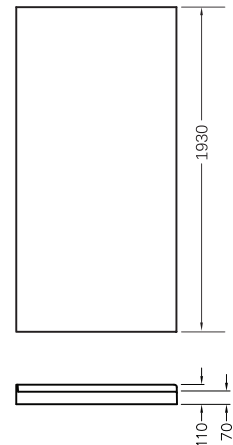

Valencia™ Elite Rondo Shower - 1000mm, 900mm

The Valencia Elite Round Pivot Shower combines exceptional performance with ease of installation. Beautifully engineered, this shower is available in a range of finishes, sizes and wall options. The enclosure features a fully reversible door boasting 6mm toughened safety glass with Englefield CleanLess® glass treatment. The Quick-Fit low profile tray features an ultra high 40mm upstand for maximum watertightness, ensuring long lasting performance.

Note: Tapware and accessories illustrated in photography are not included

Shower Options

Frame: White, Polished Silver, Satin Silver.
Size: 1000x1000mm, 900x900mm.
Wall: Corner Contour Plus, Side Recessed, Flat or Tile Option.
Tray: Centre or rear corner waste.
Height: 2000mm (1930mm without tray).

Optional Accessories

Hi-Flow Waste Outlet.

Front View (Generic)

Product Codes

1000 x 1000mm	White		Polished Silver		Satin Silver	
	Rear Waste	Centre Waste	Rear Waste	Centre Waste	Rear Waste	Centre Waste
Corner Contour Plus Wall	706778A-0	706776A-0	706778A-SHP	706776A-SHP	706778A-SS	706776A-SS
Flat Wall	706779A-0	706777A-0	706779A-SHP	706777A-SHP	706779A-SS	706777A-SS
Side Recessed Wall	706776A-RRW-0	706776A-CRW-0	706776A-RRW-SHP	706776A-CRW-SHP	706776A-RRW-SS	706776A-CRW-SS
Tile Wall	706830A-0	706829A-0	706830A-SHP	706829A-SHP	706830A-SS	706829A-SS

All measurements shown are in millimetres. Sizes are approximate.

Feb 2020
 1381761-A04-D