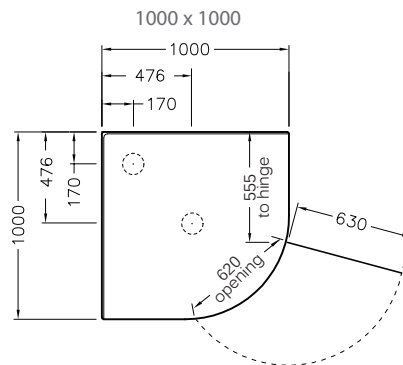

Valencia™ Elite Rondo Shower - 1000mm, 900mm

The Valencia Elite Round Pivot Shower combines exceptional performance with ease of installation. Beautifully engineered, this shower is available in a range of finishes, sizes and wall options. The enclosure features a fully reversible door boasting 6mm toughened safety glass with Englefield CleanLess® glass treatment. The Quick-Fit low profile tray features an ultra high 40mm upstand for maximum watertightness, ensuring long lasting performance.

Note: Tapware and accessories illustrated in photography are not included

Shower Options

Frame: White, Polished Silver, Satin Silver.
Size: 1000x1000mm, 900x900mm.
Wall: Corner Contour Plus, Side Recessed, Flat or Tile Option.
Tray: Centre or rear corner waste.
Height: 2000mm (1930mm without tray).

Optional Accessories

Hi-Flow Waste Outlet.

Front View (Generic)

Product Codes

1000 x 1000mm	White		Polished Silver		Satin Silver	
	Rear Waste	Centre Waste	Rear Waste	Centre Waste	Rear Waste	Centre Waste
Corner Contour Plus Wall	706778A-0	706776A-0	706778A-SHP	706776A-SHP	706778A-SS	706776A-SS
Flat Wall	706779A-0	706777A-0	706779A-SHP	706777A-SHP	706779A-SS	706777A-SS
Side Recessed Wall	706776A-RRW-0	706776A-CRW-0	706776A-RRW-SHP	706776A-CRW-SHP	706776A-RRW-SS	706776A-CRW-SS
Tile Wall	706830A-0	706829A-0	706830A-SHP	706829A-SHP	706830A-SS	706829A-SS

All measurements shown are in millimetres. Sizes are approximate.

Feb 2020
 1381761-A04-D