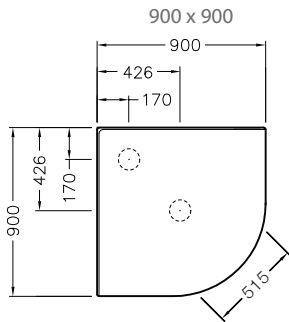

Valencia™ Elite Round Sliding Shower - 1000mm, 900mm

The Valencia Elite Round Sliding Shower combines exceptional performance with ease of installation. Beautifully engineered, this shower is available in a range of finishes, sizes and wall options. The enclosure features twin opening doors boasting 6mm toughened safety glass with Englefield CleanLess® glass treatment. The Quick-Fit low profile tray features an ultra high 40mm upstand for maximum watertightness, ensuring long lasting performance.

Shower Options

Frame: Black, White, Polished Silver, Satin Silver.
Size: 1000x1000mm, 900x900mm.
Wall: Corner Contour Plus, Side Recessed, Flat or Tile Option.
Tray: Centre or rear corner waste.
Height: 2000mm (1930mm without tray).

Material/Finish

Frame - powder coated aluminium (black, white) - anodised aluminium (polished silver, satin silver)
Wall - Duracryl acrylic
Tray - fibreglass reinforced acrylic
Glass doors & returns - 6mm toughened safety glass (AS/NZS 2208 compliant) with Englefield CleanLess® glass treatment. 7mm adjustment in rollers.

Included Components

Valencia Elite Doors and Returns. Flat or moulded wall (NOTE: Tile option does not include acrylic wall or tiles). Acrylic wall finishing strips. Quick-Fit Low Profile Tray. Chrome Easy Clean Trap* (NZ) or Hi-Flow Waste (Aus). Adhesive and Sealant pack (NZ).

Optional Accessories

Hi-Flow Waste Outlet.

*Black Easy Clean Trap provided with black frame showers

Product Codes