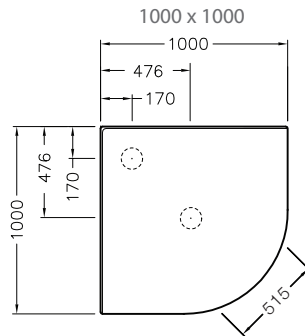

Valencia™ Elite Round Sliding Shower - 1000mm, 900mm

The Valencia Elite Round Sliding Shower combines exceptional performance with ease of installation. Beautifully engineered, this shower is available in a range of finishes, sizes and wall options. The enclosure features twin opening doors boasting 6mm toughened safety glass with Englefield CleanLess® glass treatment. The Quick-Fit low profile tray features an ultra high 40mm upstand for maximum watertightness, ensuring long lasting performance.

Shower Options

Frame: Black, White, Polished Silver, Satin Silver.
Size: 1000x1000mm, 900x900mm.
Wall: Corner Contour Plus, Side Recessed, Flat or Tile Option.
Tray: Centre or rear corner waste.
Height: 2000mm (1930mm without tray).

Material/Finish

Frame - powder coated aluminium (black, white) - anodised aluminium (polished silver, satin silver)
Wall - Duracryl acrylic
Tray - fibreglass reinforced acrylic
Glass doors & returns - 6mm toughened safety glass (AS/NZS 2208 compliant) with Englefield CleanLess® glass treatment. 7mm adjustment in rollers.

Included Components

Valencia Elite Doors and Returns. Flat or moulded wall (NOTE: Tile option does not include acrylic wall or tiles). Acrylic wall finishing strips. Quick-Fit Low Profile Tray. Chrome Easy Clean Trap* (NZ) or Hi-Flow Waste (Aus). Adhesive and Sealant pack (NZ).

Optional Accessories

Hi-Flow Waste Outlet.

*Black Easy Clean Trap provided with black frame showers

Product Codes