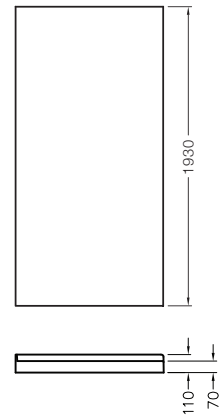

Note: Tapware and accessories illustrated in photography are not included

Shower Options

Frame: Black, White, Polished Silver, Satin Silver.
Size: 1000x1000mm, 900x900mm.
Wall: Corner Contour Plus, Side Recessed, Flat or Tile Option.
Tray: Centre or rear corner waste.
Height: 2000mm (1930mm without tray).

Optional Accessories

Hi-Flow Waste Outlet.

*Black Easy Clean Trap provided with black frame showers

Front View (Generic)

Product Codes

1000 x 1000mm	White		Polished Silver		Satin Silver		Black	
	Rear Waste	Centre Waste	Rear Waste	Centre Waste	Rear Waste	Centre Waste	Rear Waste	Centre Waste
Corner Contour Plus Wall	706770A-0	706768A-0	706770A-SHP	706768A-SHP	706770A-SS	706768A-SS	706770A-BL	706768A-BL
Flat Wall	706771A-0	706769A-0	706771A-SHP	706769A-SHP	706771A-SS	706769A-SS	706771A-BL	706769A-BL
Side Recessed Wall	706768A-RRW-0	706768A-CRW-0	706768A-RRW-SHP	706768A-CRW-SHP	706768A-RRW-SS	706768A-CRW-SS	706768A-RRW-BL	706768A-CRW-BL
Tile Wall	706826A-0	706825A-0	706826A-SHP	706825A-SHP	706826A-SS	706825A-SS	706826A-BL	706825A-BL

All measurements shown are in millimetres. Sizes are approximate.

Feb 2020
 1381756-A04-D