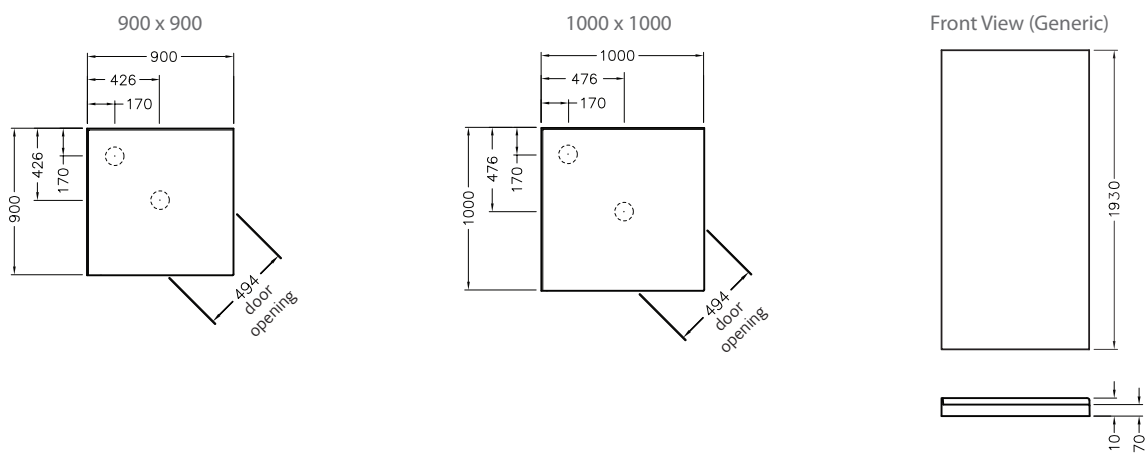

Optional Accessories

Hi-Flow Waste Outlet.

Product Codes

1000 x 1000mm	White		Polished Silver		Satin Silver	
	Rear Waste	Centre Waste	Rear Waste	Centre Waste	Rear Waste	Centre Waste
Corner Contour Plus Wall	706802A-0	706800A-0	706802A-SHP	706800A-SHP	706802A-SS	706800A-SS
Flat Wall	706803A-0	706801A-0	706803A-SHP	706801A-SHP	706803A-SS	706801A-SS
Side Recessed Wall	706800A-RRW-0	706800A-CRW-0	706800A-RRW-SHP	706800A-CRW-SHP	706800A-RRW-SS	706800A-CRW-SS
Tile Wall	706842A-0	706841A-0	706842A-SHP	706841A-SHP	706842A-SS	706841A-SS

900 x 900mm	White		Polished Silver		Satin Silver	
	Rear Waste	Centre Waste	Rear Waste	Centre Waste	Rear Waste	Centre Waste
Corner Contour Plus Wall	706806A-0	706804A-0	706806A-SHP	706804A-SHP	706806A-SS	706804A-SS
Flat Wall	706807A-0	706805A-0	706807A-SHP	706805A-SHP	706807A-SS	706805A-SS
Side Recessed Wall	706804A-RRW-0	706804A-CRW-0	706804A-RRW-SHP	706804A-CRW-SHP	706804A-RRW-SS	706804A-CRW-SS
Tile Wall	706844A-0	706843A-0	706844A-SHP	706843A-SHP	706844A-SS	706843A-SS

Trusted in New Zealand Since 1982

New Zealand

133 Diana Drive, Glenfield, Auckland, NZ
PO Box 100-146 NSMC, Auckland, 0745
Ph: 0800 100 382 Fax: 0800 66 44 88
www.engefield.co.nz

Australia

PO Box 154, Clifton Hill, Vic 3068
Ph: 1800 ENGLEFIELD (1800 364 533)
www.engefield.com

All measurements shown are in millimetres. Sizes are approximate.

Feb 2020
1381760-A04-B