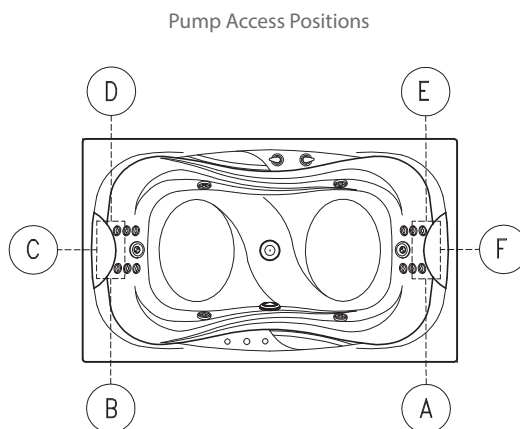

Evora™ Hydrotherapy Massage Rectangular Spa Bath (2 Person)

The Evora two-person spa delivers a luxurious hydrotherapy massage with a total of 18 adjustable jets, allowing two bathers to recline, facing each other with integral soft headrest at each end, moulded arm rests and centrally located waste.

Colour/Finish Material	White Duracryl® Acrylic
Fittings	Chrome jets Chrome hand grips Chrome diverter valves Chrome suction cover
Controls	Electronic switch. Manual airflow control and diverter valves
Pump	Hot
Number of Jets	18 adjustable jets: 12 recessed back jets, 4 body jets and 2 rotary jets
Included Components	Steel support frame with adjustable feet Bodyguard® safety valve Pop-up waste with overflow Removable recessed pillows (Charcoal) x 2

Size	External Dimensions (mm)			Internal Dimensions (mm)			Volume (L)
	Length	Width	Depth	Max Bathing Depth	Seating Base Width	Base Length	Full Capacity
1850 x 1100mm	1850	1100	595	510	620	1210	450

Product	1850 x 1100mm
Pump Access AF	11255A-CA1-0
Pump Access BC	11255A-CA2-0
Pump Access D	11255A-CA4-0
Pump Access E	11255A-CA5-0