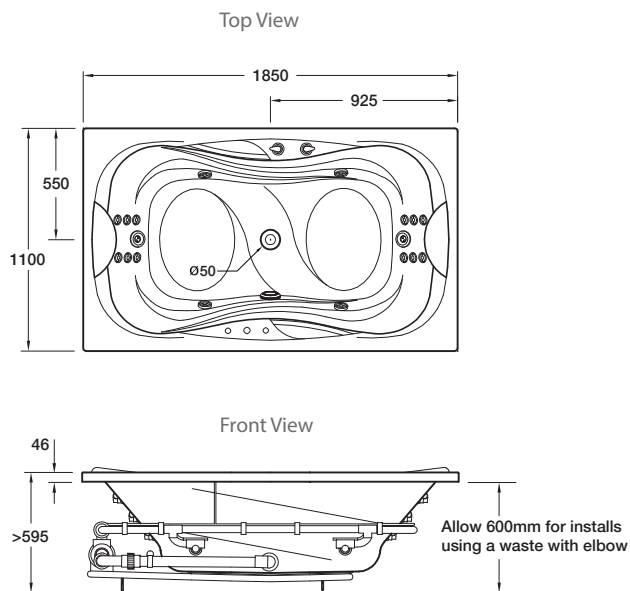

Evora™ Hydrotherapy Massage Rectangular Spa Bath (2 Person)

The Evora two-person spa delivers a luxurious hydrotherapy massage with a total of 18 adjustable jets, allowing two bathers to recline, facing each other with integral soft headrest at each end, moulded arm rests and centrally located waste.

Colour/Finish Material	White Duracryl® Acrylic
Fittings	Chrome jets Chrome hand grips Chrome diverter valves Chrome suction cover
Controls	Electronic switch. Manual airflow control and diverter valves
Pump	Hot
Number of Jets	18 adjustable jets: 12 recessed back jets, 4 body jets and 2 rotary jets
Included Components	Steel support frame with adjustable feet Bodyguard® safety valve Pop-up waste with overflow Removable recessed pillows (Charcoal) x 2

Size	External Dimensions (mm)			Internal Dimensions (mm)			Volume (L)
	Length	Width	Depth	Max Bathing Depth	Seating Base Width	Base Length	Full Capacity
1850 x 1100mm	1850	1100	595	510	620	1210	450

Product	1850 x 1100mm
Pump Access AF	11255A-CA1-0
Pump Access BC	11255A-CA2-0
Pump Access D	11255A-CA4-0
Pump Access E	11255A-CA5-0