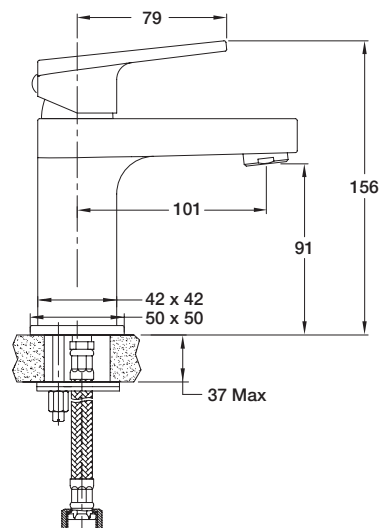

Colour/Finish

Polished chrome.

Material

Metal construction.

Included Components

- Fitting kit.
- Braided hoses.

MAINS PRESSURE
WELS RATING
(5 Star, 6L / min)

Technical Details

Side View

Product Codes

Milano - Basin Mixer

97511A-CP

Trusted in New Zealand Since 1982

New Zealand

133 Diana Drive, Glenfield, Auckland, New Zealand
PO Box 100-146 NSMC, Auckland, 0745
Ph: 0800 100 382 Fax: 0800 66 44 88
www.Englefield.co.nz

All measurements shown are in millimetres.
Sizes are approximate.

July 2018
1260241-A04-B