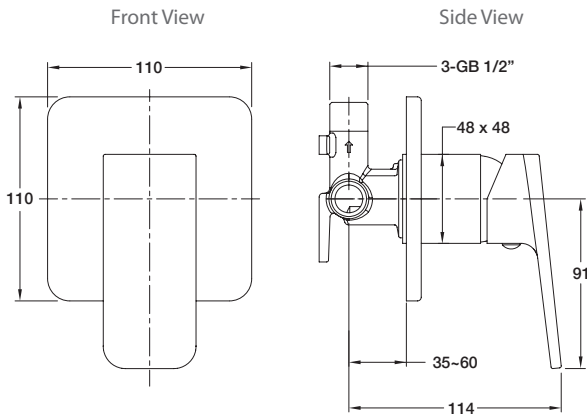

- Hardwearing polished chrome.
- Easy to install.
- Suitable for equal mains & equal low pressures.

Colour/Finish

Polished chrome.

Material

Metal construction.

Included Components

- Mixer with 40mm cartridge valve.
- Trim Kit (Lever and face plate).

Technical Details

Without diverter

With diverter

All measurements shown are in millimetres. Sizes are approximate.

Product Codes	
Milano - Shower or Bath Mixer	97516A-CP
Milano - Shower & Bath Mixer - Diverter	97517A-CP