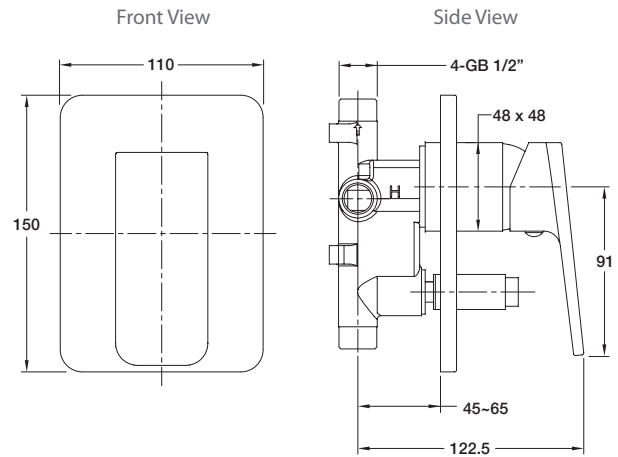

- Hardwearing polished chrome.
- Easy to install.
- Suitable for equal mains & equal low pressures.

Colour/Finish

Polished chrome.

Material

Metal construction.

Included Components

- Mixer with 40mm cartridge valve.
- Trim Kit (Lever and face plate).

Technical Details

Without diverter

With diverter

All measurements shown are in millimetres. Sizes are approximate.

Product Codes	
Milano - Shower or Bath Mixer	97516A-CP
Milano - Shower & Bath Mixer - Diverter	97517A-CP