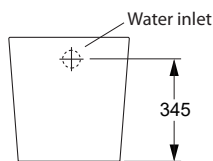

Features

Choice of bevel or oval flush button panel
In wall cistern
Dual flush (4.5/3 L)
Back up shut-off valve
P-trap set out: 185mm
S-trap set out: 90-110mm

Bevel Faceplate

Oval Faceplate

WELS RATING
(4 Star 3.5L av. flush)

Product Codes

| | |
|---------------------------------------|----------|
| Evora Wall Faced with Bevel Faceplate | 31259A-0 |
| Evora Wall Faced with Oval Faceplate | 78602A-0 |

Front View

Side View

Top View

In wall cistern

In wall cistern & pan

Installation Notes:

- Water supply pressure range: 140 kPa - 500 kPa.
- Can be installed with a P-trap using a straight connector.
- The in wall cistern is designed to be fixed to 600mm centre studs using wood screws (not supplied)
- In wall cistern support brackets (supplied) are fixed to the studs first, then the in wall cistern (supplied) is fixed to the brackets using bolts.
- The flush button panel (supplied) can be cut so that it sits flush with the wall.