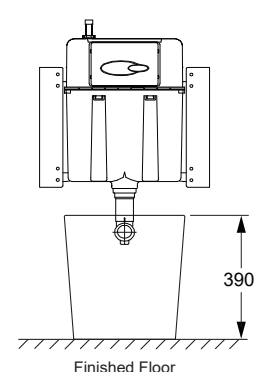

Features

Choice of bevel or oval flush button panel
In wall cistern
Dual flush (4.5/3 L)
Back up shut-off valve
P-trap set out: 185mm
S-trap set out: 90-110mm

Bevel Faceplate

Oval Faceplate

WELS RATING
(4 Star 3.5L av. flush)

Product Codes

| | |
|---------------------------------------|----------|
| Evora Wall Faced with Bevel Faceplate | 31259A-0 |
| Evora Wall Faced with Oval Faceplate | 78602A-0 |

Front View

Side View

Top View

In wall cistern

In wall cistern & pan

Installation Notes:

- Water supply pressure range: 140 kPa - 500 kPa.
- Can be installed with a P-trap using a straight connector.
- The in wall cistern is designed to be fixed to 600mm centre studs using wood screws (not supplied)
- In wall cistern support brackets (supplied) are fixed to the studs first, then the in wall cistern (supplied) is fixed to the brackets using bolts.
- The flush button panel (supplied) can be cut so that it sits flush with the wall.