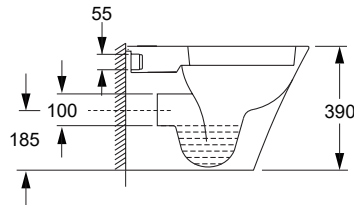

Features

Choice of bevel or oval flush button panel
In wall cistern
Dual flush (4.5/3 L)
Back up shut-off valve
P-trap set out: 185mm
S-trap set out: 90-110mm

Bevel Faceplate

Oval Faceplate

WELS RATING
(4 Star 3.5L av. flush)

Product Codes

| | |
|---------------------------------------|----------|
| Evora Wall Faced with Bevel Faceplate | 31259A-0 |
| Evora Wall Faced with Oval Faceplate | 78602A-0 |

Front View

Side View

Top View

In wall cistern

In wall cistern & pan

Installation Notes:

- Water supply pressure range: 140 kPa - 500 kPa.
- Can be installed with a P-trap using a straight connector.
- The in wall cistern is designed to be fixed to 600mm centre studs using wood screws (not supplied)
- In wall cistern support brackets (supplied) are fixed to the studs first, then the in wall cistern (supplied) is fixed to the brackets using bolts.
- The flush button panel (supplied) can be cut so that it sits flush with the wall.