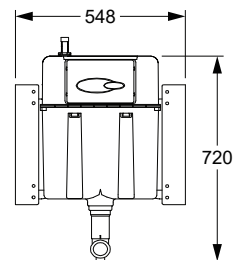

Features

Choice of bevel or oval flush button panel
In wall cistern
Dual flush (4.5/3 L)
Back up shut-off valve
P-trap set out: 185mm
S-trap set out: 90-110mm

Bevel Faceplate

Oval Faceplate

WELS RATING
(4 Star 3.5L av. flush)

Product Codes

| | |
|---------------------------------------|----------|
| Evora Wall Faced with Bevel Faceplate | 31259A-0 |
| Evora Wall Faced with Oval Faceplate | 78602A-0 |

Front View

Side View

Top View

In wall cistern

In wall cistern & pan

Installation Notes:

- Water supply pressure range: 140 kPa - 500 kPa.
- Can be installed with a P-trap using a straight connector.
- The in wall cistern is designed to be fixed to 600mm centre studs using wood screws (not supplied)
- In wall cistern support brackets (supplied) are fixed to the studs first, then the in wall cistern (supplied) is fixed to the brackets using bolts.
- The flush button panel (supplied) can be cut so that it sits flush with the wall.