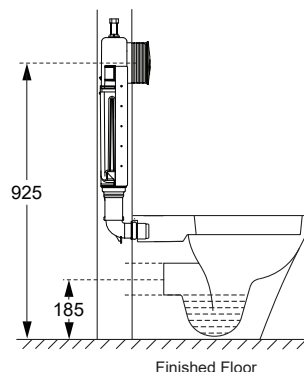

Features

Choice of bevel or oval flush button panel
In wall cistern
Dual flush (4.5/3 L)
Back up shut-off valve
P-trap set out: 185mm
S-trap set out: 90-110mm

Bevel Faceplate

Oval Faceplate

WELS RATING
(4 Star 3.5L av. flush)

Product Codes

| | |
|---------------------------------------|----------|
| Evora Wall Faced with Bevel Faceplate | 31259A-0 |
| Evora Wall Faced with Oval Faceplate | 78602A-0 |

Front View

Side View

Top View

In wall cistern

In wall cistern & pan

Installation Notes:

- Water supply pressure range: 140 kPa - 500 kPa.
- Can be installed with a P-trap using a straight connector.
- The in wall cistern is designed to be fixed to 600mm centre studs using wood screws (not supplied)
- In wall cistern support brackets (supplied) are fixed to the studs first, then the in wall cistern (supplied) is fixed to the brackets using bolts.
- The flush button panel (supplied) can be cut so that it sits flush with the wall.

Australia
PO Box 257, Regents Park,
NSW 2143, Australia
Ph: 1800 ENGLEFIELD (1800 364 533)
www.Englefield.com

All measurements shown are in millimetres.
Sizes are approximate.

Aug 2018
1311095-A04-E