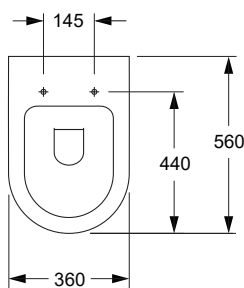

Features

Choice of bevel or oval flush button panel
In wall cistern
Dual flush (4.5/3 L)
Back up shut-off valve
P-trap set out: 185mm
S-trap set out: 90-110mm

Bevel Faceplate

Oval Faceplate

WELS RATING
(4 Star 3.5L av. flush)

Product Codes

| | |
|---------------------------------------|----------|
| Evora Wall Faced with Bevel Faceplate | 31259A-0 |
| Evora Wall Faced with Oval Faceplate | 78602A-0 |

Front View

Side View

Top View

In wall cistern

In wall cistern & pan

Installation Notes:

- Water supply pressure range: 140 kPa - 500 kPa.
- Can be installed with a P-trap using a straight connector.
- The in wall cistern is designed to be fixed to 600mm centre studs using wood screws (not supplied)
- In wall cistern support brackets (supplied) are fixed to the studs first, then the in wall cistern (supplied) is fixed to the brackets using bolts.
- The flush button panel (supplied) can be cut so that it sits flush with the wall.

Australia
PO Box 257, Regents Park,
NSW 2143, Australia
Ph: 1800 ENGLEFIELD (1800 364 533)
www.Englefield.com

All measurements shown are in millimetres.
Sizes are approximate.

Aug 2018
1311095-A04-E