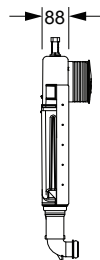

Features

Choice of bevel or oval flush button panel
In wall cistern
Dual flush (4.5/3 L)
Back up shut-off valve
P-trap set out: 185mm
S-trap set out: 90-110mm

Bevel Faceplate

Oval Faceplate

WELS RATING
(4 Star 3.5L av. flush)

Product Codes

| | |
|---------------------------------------|----------|
| Evora Wall Faced with Bevel Faceplate | 31259A-0 |
| Evora Wall Faced with Oval Faceplate | 78602A-0 |

Front View

Side View

Top View

In wall cistern

In wall cistern & pan

Installation Notes:

- Water supply pressure range: 140 kPa - 500 kPa.
- Can be installed with a P-trap using a straight connector.
- The in wall cistern is designed to be fixed to 600mm centre studs using wood screws (not supplied)
- In wall cistern support brackets (supplied) are fixed to the studs first, then the in wall cistern (supplied) is fixed to the brackets using bolts.
- The flush button panel (supplied) can be cut so that it sits flush with the wall.