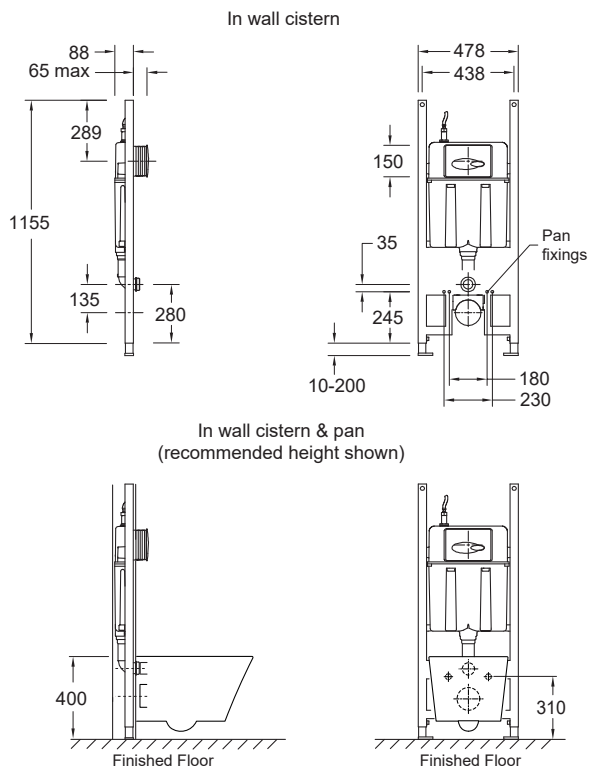

Evora™ Wall Hung Toilet

Evora is Englefield's latest top-of-the-range wall hung toilet. Modern and very versatile, it features a straight skirt, comes with the low profile seat and can be installed with a matching 4.5/3 L WELS 4 star cistern.

Bevel Faceplate

Oval Faceplate

Colour/Finish Material

White
Vitreous China, UF Seat

Included Components

Evora wall hung toilet pan
Evora quiet close seat
In wall cistern 4.5/3 L
Flush button panel
Waste and inlet straight connection pipes
Waste pipe gasket
Pan fixing kit

Features

Choice of bevel or oval flush button panel
In wall cistern
Dual flush (4.5/3 L)
Back up shut-off valve
P-trap set out: 200mm

WELS RATING
(4 Star 3.5L av. flush)

Product Codes	
Evora Wall Hung with Bevel Faceplate	31260A-0
Evora Wall Hung with Oval Faceplate	78603A-0

Installation Notes:

- Water supply pressure range: 140 kPa - 500 kPa.
- The in wall cistern has an adjustable height and is designed to be fixed to the floor and wall studs using the appropriate bolts (not supplied).
- The pan waste outlet and water inlet are connected via straight pipes (supplied) cut to length.