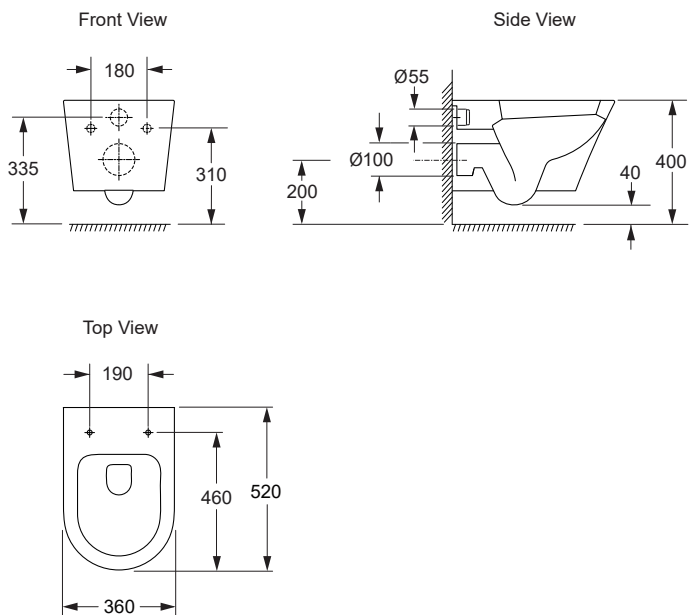

Evora™ Wall Hung Toilet

Evora is Englefield's latest top-of-the-range wall hung toilet. Modern and very versatile, it features a straight skirt, comes with the low profile seat and can be installed with a matching 4.5/3 L WELS 4 star cistern.

Bevel Faceplate

Oval Faceplate

Colour/Finish Material

White
Vitreous China, UF Seat

Included Components

Evora wall hung toilet pan
Evora quiet close seat
In wall cistern 4.5/3 L
Flush button panel
Waste and inlet straight connection pipes
Waste pipe gasket
Pan fixing kit

Features

Choice of bevel or oval flush button panel
In wall cistern
Dual flush (4.5/3 L)
Back up shut-off valve
P-trap set out: 200mm

WELS RATING
(4 Star 3.5L av. flush)

Product Codes	
Evora Wall Hung with Bevel Faceplate	31260A-0
Evora Wall Hung with Oval Faceplate	78603A-0

Installation Notes:

- Water supply pressure range: 140 kPa - 500 kPa.
- The in wall cistern has an adjustable height and is designed to be fixed to the floor and wall studs using the appropriate bolts (not supplied).
- The pan waste outlet and water inlet are connected via straight pipes (supplied) cut to length.