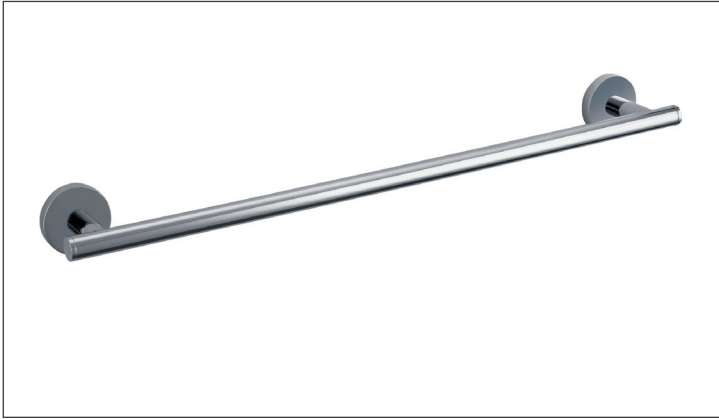

SPECIFICATION SHEET

Evoked Towel Bar 450/600mm

Features

- Finish: Chrome, Matte Black, Brushed Nickel, Gunmetal, and Brushed Brass
- Dimensions: W498/648 X H48 X 64

18" / 450mm
9206

24" / 600mm
9206

Colour Options with Code (for 450mm bar)

Chrome
9206

Matte Black
9206B

Brushed Nickel
9206NK

Gunmetal
9206GM

Brushed Brass
9206BB

Technical Details

Note: All measurements shown are in millimetres. Sizes are nominal.