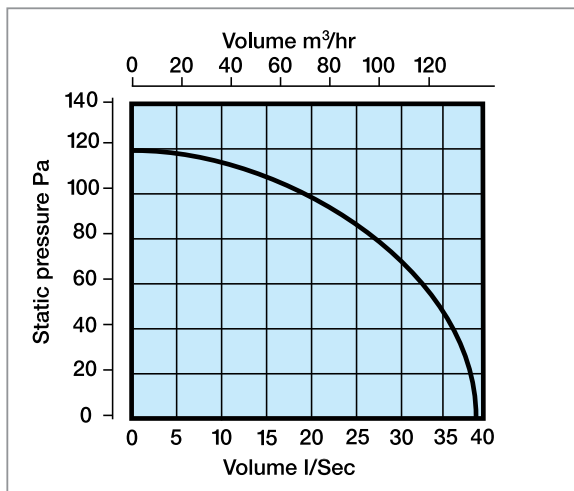

▶ Performance - ELLP125