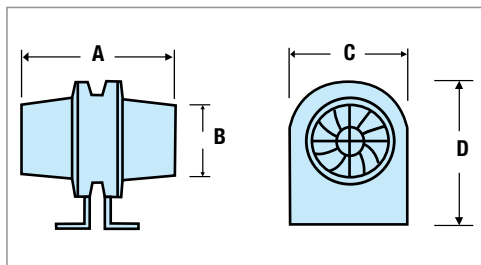

TECHNICAL DATA

DIMENSION INFORMATION (mm)

Models	A	B	C	D	E	F	G	H
ELLP125	155	125	125	195	258	165	80	110
ELLP150	200	143	170	185	-	200	80	148

▶ Dimensions - ELLP125 Fan

▶ Dimension - ELLP150 Fan

▶ Dimensions - ELLP Extract-a-lite Diffuser

TECHNICAL SPECIFICATION

Models	ELLP125	ELLP150
Fan	CFD225	WhisperVent
Power	220 - 240V	220 - 240V
Fan Performance	39 l/s, 140m ³ /hr	94 l/s, 340m ³ /hr
Fan Wattage	20W	46W
Maximum Pressure	120 Pa	160 Pa
Fan Speed	1400 RPM	2750 RPM
Light	12V 50W Halogen	12V 50W Halogen
Total Wattage	99W	96W
Sound Level	45 dB(A)	38 dB(A)
Max. Operating Temp	50°C	80°C
IP Rating	IPX4	IPX2