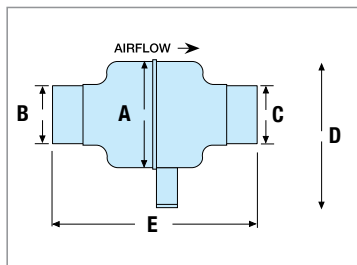

TECHNICAL DATA

DIMENSION INFORMATION (mm)

Models	A	B	C	D	E	F	G	H
ELLP125	155	125	125	195	258	165	80	110
ELLP150	200	143	170	185	-	200	80	148

▶ Dimensions - ELLP125 Fan

▶ Dimension - ELLP150 Fan

▶ Dimensions - ELLP Extract-a-lite Diffuser

TECHNICAL SPECIFICATION

Models	ELLP125	ELLP150
Fan	CFD225	WhisperVent
Power	220 - 240V	220 - 240V
Fan Performance	39 l/s, 140m ³ /hr	94 l/s, 340m ³ /hr
Fan Wattage	20W	46W
Maximum Pressure	120 Pa	160 Pa
Fan Speed	1400 RPM	2750 RPM
Light	12V 50W Halogen	12V 50W Halogen
Total Wattage	99W	96W
Sound Level	45 dB(A)	38 dB(A)
Max. Operating Temp	50°C	80°C
IP Rating	IPX4	IPX2