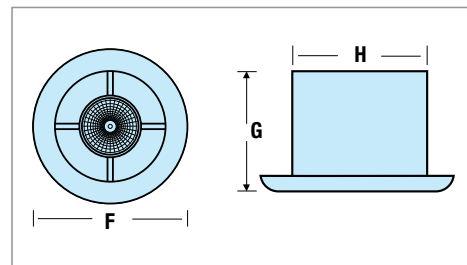

TECHNICAL DATA

DIMENSION INFORMATION (mm)

Models	A	B	C	D	E	F	G	H
ELLP125	155	125	125	195	258	165	80	110
ELLP150	200	143	170	185	-	200	80	148

▶ Dimensions - ELLP125 Fan

▶ Dimension - ELLP150 Fan

▶ Dimensions - ELLP Extract-a-lite Diffuser

TECHNICAL SPECIFICATION

Models	ELLP125	ELLP150
Fan	CFD225	WhisperVent
Power	220 - 240V	220 - 240V
Fan Performance	39 l/s, 140m ³ /hr	94 l/s, 340m ³ /hr
Fan Wattage	20W	46W
Maximum Pressure	120 Pa	160 Pa
Fan Speed	1400 RPM	2750 RPM
Light	12V 50W Halogen	12V 50W Halogen
Total Wattage	99W	96W
Sound Level	45 dB(A)	38 dB(A)
Max. Operating Temp	50°C	80°C
IP Rating	IPX4	IPX2