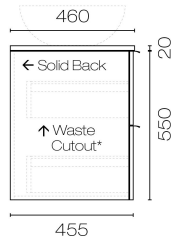

Forma Opaco 1200 4 Drawer Vanity

Code: FMO120.W4

Brand	Progetto
Designer	Plumblin
Origin	New Zealand
Finish	Matt
Installation	Wall Hung
Width (mm)	1200
Depth (mm)	460
Height (mm)	570
Warranty	7 Years
Taphole	None (can be drilled onsite with drill bit supplied)
Soft Close Drawer/s	Yes
Cabinet Material	Thermoform
Vanity Top Material	Solid Surface
Approx Lead Time	10 weeks may apply for some colours. Please enquire for accurate leadtime.
Notes	Specify basin placement when ordering
Other Information	Features: Anti finger/scratch resistant cabinet finish