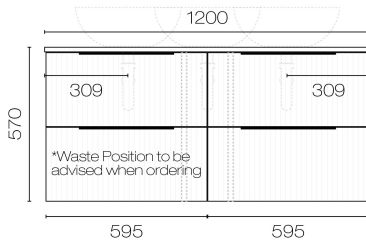

Forma Opaco 1200 4 Drawer Vanity

Code: FMO120.W4

Brand	Progetto
Designer	Plumblin
Origin	New Zealand
Finish	Matt
Installation	Wall Hung
Width (mm)	1200
Depth (mm)	460
Height (mm)	570
Warranty	7 Years
Taphole	None (can be drilled onsite with drill bit supplied)
Soft Close Drawer/s	Yes
Cabinet Material	Thermoform
Vanity Top Material	Solid Surface
Approx Lead Time	10 weeks may apply for some colours. Please enquire for accurate leadtime.
Notes	Specify basin placement when ordering
Other Information	Features: Anti finger/scratch resistant cabinet finish