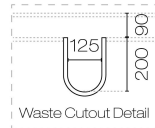

Forma Opaco 1200 4 Drawer Vanity

Code: FMO120.W4

Brand	Progetto
Designer	Plumblin
Origin	New Zealand
Finish	Matt
Installation	Wall Hung
Width (mm)	1200
Depth (mm)	460
Height (mm)	570
Warranty	7 Years
Taphole	None (can be drilled onsite with drill bit supplied)
Soft Close Drawer/s	Yes
Cabinet Material	Thermoform
Vanity Top Material	Solid Surface
Approx Lead Time	10 weeks may apply for some colours. Please enquire for accurate leadtime.
Notes	Specify basin placement when ordering
Other Information	Features: Anti finger/scratch resistant cabinet finish