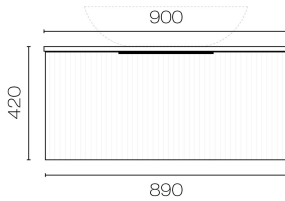

## Forma Opaco 900 1 Drawer Vanity

Code: FMO90.S1C

<b>Brand</b>	Progetto
<b>Designer</b>	Plumblin
<b>Origin</b>	New Zealand
<b>Finish</b>	Matt
<b>Installation</b>	Wall Hung
<b>Width (mm)</b>	900
<b>Depth (mm)</b>	460
<b>Height (mm)</b>	420
<b>Warranty</b>	7 Years
<b>Taphole</b>	None (can be drilled onsite with drill bit supplied)
<b>Soft Close Drawer/s</b>	Yes
<b>Cabinet Material</b>	Thermoform
<b>Vanity Top Material</b>	Solid Surface
<b>Approx Lead Time</b>	10 weeks may apply for some colours. Please enquire for accurate leadtime.
<b>Notes</b>	Suits centre basin
<b>Other Information</b>	Features: Anti finger/scratch resistant cabinet finish