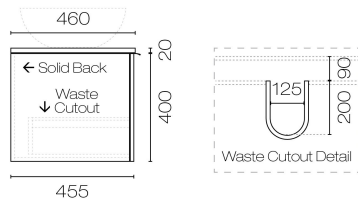

## Forma Opaco 900 1 Drawer Vanity

Code: FMO90.S1C

<b>Brand</b>	Progetto
<b>Designer</b>	Plumblin
<b>Origin</b>	New Zealand
<b>Finish</b>	Matt
<b>Installation</b>	Wall Hung
<b>Width (mm)</b>	900
<b>Depth (mm)</b>	460
<b>Height (mm)</b>	420
<b>Warranty</b>	7 Years
<b>Taphole</b>	None (can be drilled onsite with drill bit supplied)
<b>Soft Close Drawer/s</b>	Yes
<b>Cabinet Material</b>	Thermoform
<b>Vanity Top Material</b>	Solid Surface
<b>Approx Lead Time</b>	10 weeks may apply for some colours. Please enquire for accurate leadtime.
<b>Notes</b>	Suits centre basin
<b>Other Information</b>	Features: Anti finger/scratch resistant cabinet finish