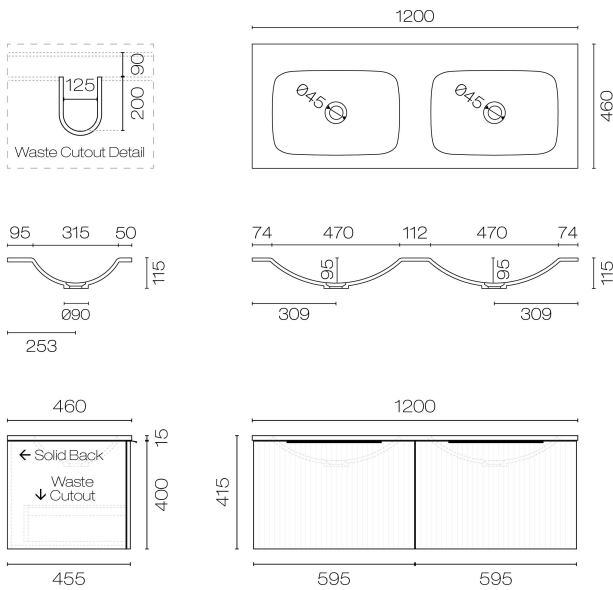

## Forma Spio 1200 2 Drawer Vanity Double Basin

Code: FMS120.S2D

<b>Brand</b>	Progetto
<b>Designer</b>	Plumblin
<b>Origin</b>	New Zealand
<b>Finish</b>	Matt
<b>Installation</b>	Wall Hung
<b>Width (mm)</b>	1200
<b>Depth (mm)</b>	460
<b>Height (mm)</b>	415
<b>Warranty</b>	7 Years
<b>Overflow</b>	No
<b>Waste Size</b>	32mm
<b>Waste Included</b>	No
<b>Taphole</b>	None (can be drilled onsite with drill bit supplied)
<b>Soft Close Drawer/s</b>	Yes
<b>Cabinet Material</b>	Thermoform
<b>Vanity Top Material</b>	Solid Surface
<b>Approx Lead Time</b>	10 weeks may apply for some colours. Please enquire for accurate leadtime.
<b>Other Information</b>	Features: Anti finger/scratch resistant cabinet finish

Scan to View  
Product Online