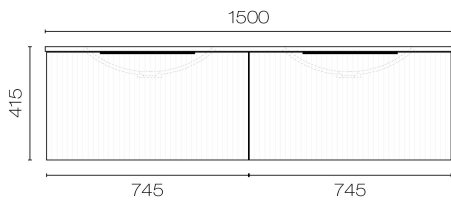

Forma Spio 1500 2 Drawer Vanity Double Basin

Code: FMS150.S2D

Brand	Progetto
Designer	Plumblin
Origin	New Zealand
Finish	Matt
Installation	Wall Hung
Width (mm)	1500
Depth (mm)	460
Height (mm)	415
Warranty	7 Years
Overflow	No
Waste Size	32mm
Waste Included	No
Taphole	None (can be drilled onsite with drill bit supplied)
Soft Close Drawer/s	Yes
Cabinet Material	Thermoform
Vanity Top Material	Solid Surface
Approx Lead Time	10 weeks may apply for some colours. Please enquire for accurate leadtime.
Other Information	Features: Anti finger/scratch resistant cabinet finish