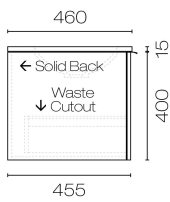

Forma Spio 1500 2 Drawer Vanity Double Basin

Code: FMS150.S2D

Brand	Progetto
Designer	Plumblin
Origin	New Zealand
Finish	Matt
Installation	Wall Hung
Width (mm)	1500
Depth (mm)	460
Height (mm)	415
Warranty	7 Years
Overflow	No
Waste Size	32mm
Waste Included	No
Taphole	None (can be drilled onsite with drill bit supplied)
Soft Close Drawer/s	Yes
Cabinet Material	Thermoform
Vanity Top Material	Solid Surface
Approx Lead Time	10 weeks may apply for some colours. Please enquire for accurate leadtime.
Other Information	Features: Anti finger/scratch resistant cabinet finish