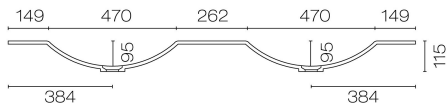

Forma Spio 1500 2 Drawer Vanity Double Basin

Code: FMS150.S2D

Brand	Progetto
Designer	Plumblin
Origin	New Zealand
Finish	Matt
Installation	Wall Hung
Width (mm)	1500
Depth (mm)	460
Height (mm)	415
Warranty	7 Years
Overflow	No
Waste Size	32mm
Waste Included	No
Taphole	None (can be drilled onsite with drill bit supplied)
Soft Close Drawer/s	Yes
Cabinet Material	Thermoform
Vanity Top Material	Solid Surface
Approx Lead Time	10 weeks may apply for some colours. Please enquire for accurate leadtime.
Other Information	Features: Anti finger/scratch resistant cabinet finish