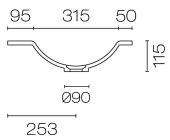

Forma Spio 1500 2 Drawer Vanity Double Basin

Code: FMS150.S2D

Brand	Progetto
Designer	Plumblin
Origin	New Zealand
Finish	Matt
Installation	Wall Hung
Width (mm)	1500
Depth (mm)	460
Height (mm)	415
Warranty	7 Years
Overflow	No
Waste Size	32mm
Waste Included	No
Taphole	None (can be drilled onsite with drill bit supplied)
Soft Close Drawer/s	Yes
Cabinet Material	Thermoform
Vanity Top Material	Solid Surface
Approx Lead Time	10 weeks may apply for some colours. Please enquire for accurate leadtime.
Other Information	Features: Anti finger/scratch resistant cabinet finish