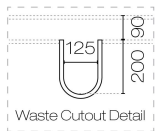

Forma Spio 1500 2 Drawer Vanity Double Basin

Code: FMS150.S2D

Brand	Progetto
Designer	Plumblin
Origin	New Zealand
Finish	Matt
Installation	Wall Hung
Width (mm)	1500
Depth (mm)	460
Height (mm)	415
Warranty	7 Years
Overflow	No
Waste Size	32mm
Waste Included	No
Taphole	None (can be drilled onsite with drill bit supplied)
Soft Close Drawer/s	Yes
Cabinet Material	Thermoform
Vanity Top Material	Solid Surface
Approx Lead Time	10 weeks may apply for some colours. Please enquire for accurate leadtime.
Other Information	Features: Anti finger/scratch resistant cabinet finish