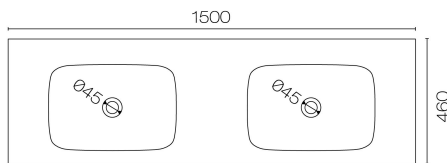

Forma Spio 1500 2 Drawer Vanity Double Basin

Code: FMS150.S2D

Brand	Progetto
Designer	Plumblin
Origin	New Zealand
Finish	Matt
Installation	Wall Hung
Width (mm)	1500
Depth (mm)	460
Height (mm)	415
Warranty	7 Years
Overflow	No
Waste Size	32mm
Waste Included	No
Taphole	None (can be drilled onsite with drill bit supplied)
Soft Close Drawer/s	Yes
Cabinet Material	Thermoform
Vanity Top Material	Solid Surface
Approx Lead Time	10 weeks may apply for some colours. Please enquire for accurate leadtime.
Other Information	Features: Anti finger/scratch resistant cabinet finish