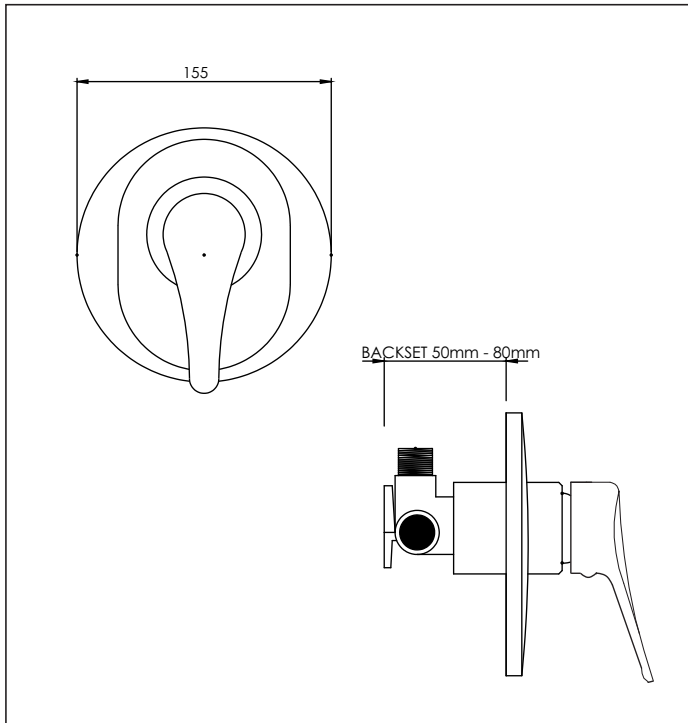

Forté

Ezimix Shower Mixer

Code: FO SHMEZI

Finish: Chrome

Faceplate: 155mm diameter depressed plate

Barrel Diameter: 54mm

Backset: (Mounting board to front of lining)

Minimum: 50mm

Maximum: 80mm

Installation Hole Diameter:

Minimum: 55mm diameter

Water Inlets: 1/2" BSP Male - Hot. Fitted with no return OV15 check valve
1/2" BSP Female - Cold. 1/2" BSP male/male shower nipple supplied for flow control with unequal pressure systems

Water Outlet: Upper: 1/2" BSP Male

Cartridge: Mondo 45K raised base

Suitable for low/unequal & mains pressure systems

Recommended Operational Pressure Range: 20 - 600 kPa
Maximum Operating Temp: 80°C Never to Exceed: 1000 kPa