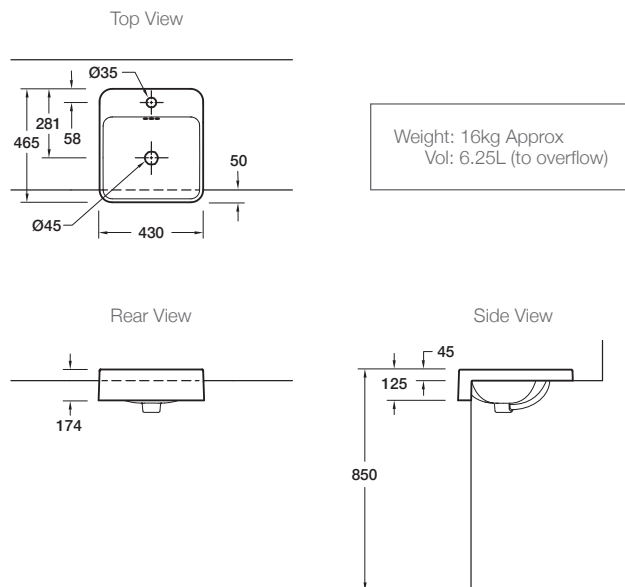

Product

- Forefront semi recessed basin - 430mm

Kohler Code

98930X-1-0

Tapware and waste not included

Included Components

- Centre tap hole
- Bench top cutting template

Features

- Semi recessed installation
- Overflow outlet
- Vitreous china

Optional Accessories

- Tapware
- Generic basin accessories

Related Products

- Forefront basins

Technical Details**Installation Notes:**

- Allow a minimum of 50mm from the wall for easy cleaning.
- A hole for the basin needs to be made in the bench top (please refer to cutting template).
- The basin is fixed to the bench top using the appropriate silicone sealant (not supplied).