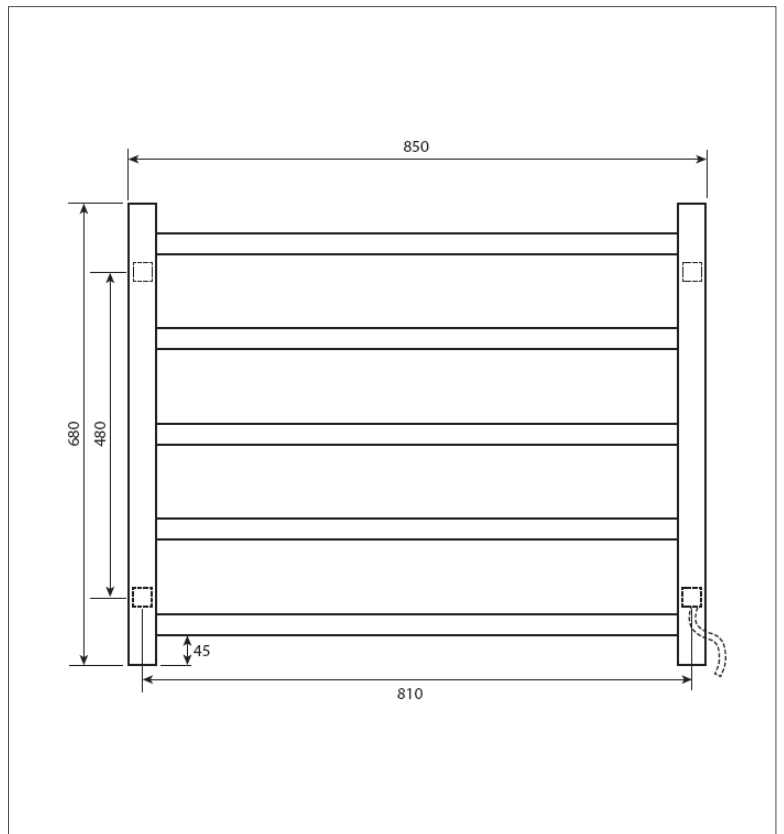

**Platino 5 bar - wide** RECTANGULAR

Product code : Forme-PRE58L / Forme-PRE58R

850 (w) x 680 (h) x 120 (d) mm

**Features:**

5 bars • Hand polished mirror finish • High grade stainless steel • Left & right hand cable options • Polished stainless steel end caps • Concealed wiring kit included

Note: Manufacturing tolerances could cause variances of  $\pm 5$ mm.

**Additional Information**

- 70 watts
- 230-240Volts, 50Hz single phase
- Class 1 appliance – requires an earth connection
- This rail should be mounted vertically with the cord exiting from the base.
- It should be positioned at least 600mm above the floor.
- Ingress Protection Rating: IP34 – Splashproof