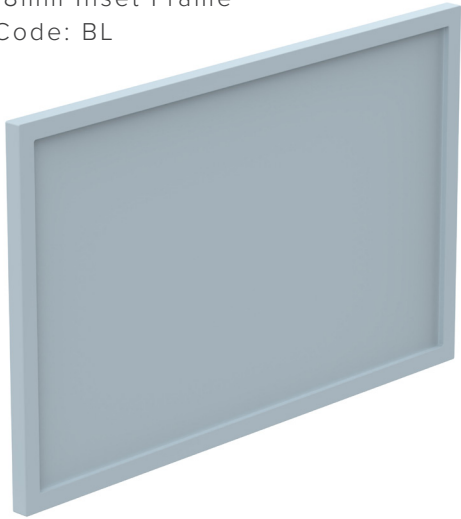

SPECIFICATION SHEET

Francisco Designer Drawer Fronts

BARNSELEY
18mm Inset Frame
Code: BL

PRESTON
60mm Inset Frame
Code: PT

TURNBERRY
Ripple Design Panel
Code: TB

NEWPORT
V-Groove Panels
Code: NP

Seafoam

Iceberg

Snow White

Cherry Blossom

Slate Grey

Dusk Grey

Indigo

Matte Black