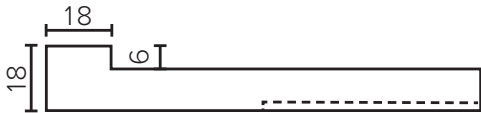

SPECIFICATION SHEET

Francisco Designer Drawer Fronts

BARNSELEY
18mm Inset Frame
Code: BL

PRESTON
60mm Inset Frame
Code: PT

TURNBERRY
Ripple Design Panel
Code: TB

NEWPORT
V-Groove Panels
Code: NP

Seafoam

Iceberg