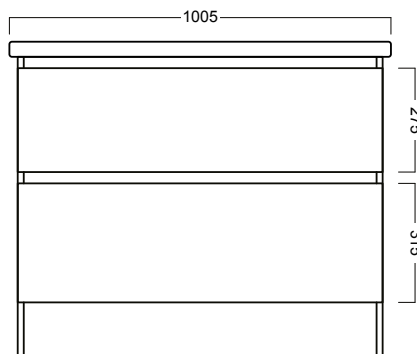

## Technical Drawings

Top

Back of basin

Front

Side

## Notes

Sizes nominal only. Allow +/-10mm for all measurements. All drawings in millimeters. Drawings not to scale. Drawing indicates the technical measurement only and is not a reflection of how the unit will look.