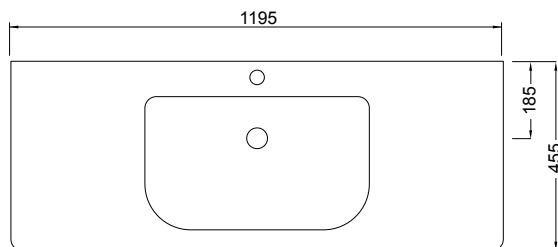

Description

Soft 1200 Wall-Hung Vanity, 2 Drawer, White/Melamine

Product Code

FT120D2WH / M

Features

- Dimensions - W 1195 x H 620 x D 455mm
- Paint - The paint used on our products is polyurethane or UV based. It is five times harder and more durable than lacquer finishes. White only.
- Timber effect (Melamine) - Our woodgrain melamine is a low pressure laminate. Colours available are Nordic Ash, Manhattan Elm, Southern Oak, French Oak, Driftwood or Charred Oak.
- Available with or without a handle.
- Soft-close drawers.
- Includes basin and cabinet.

Technical Drawings

Top

Back Section Basin

Front

Side Section

Notes

Drawing indicates the technical measurement only and is not a reflection of how the unit will look. Sizes nominal only. All drawings in millimeters. Allow +/- 10mm for all measurements.