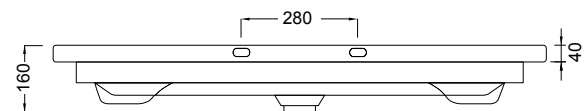

Description

Soft 1200 Wall-Hung Vanity, 2 Drawer, White/Melamine

Product Code

FT120D2WH / M

Features

- Dimensions - W 1195 x H 620 x D 455mm
- Paint - The paint used on our products is polyurethane or UV based. It is five times harder and more durable than lacquer finishes. White only.
- Timber effect (Melamine) - Our woodgrain melamine is a low pressure laminate. Colours available are Nordic Ash, Manhattan Elm, Southern Oak, French Oak, Driftwood or Charred Oak.
- Available with or without a handle.
- Soft-close drawers.
- Includes basin and cabinet.

Technical Drawings

Top

Back Section Basin

Front

Side Section

Notes

Drawing indicates the technical measurement only and is not a reflection of how the unit will look. Sizes nominal only. All drawings in millimeters. Allow +/- 10mm for all measurements.