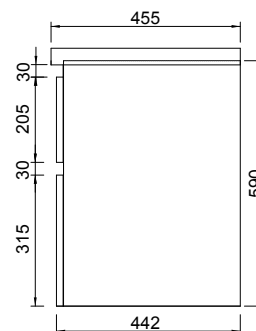

Description

Soft 1200 Wall-Hung Vanity, 2 Drawer, White/Melamine

Product Code

FT120D2WH / M

Features

- Dimensions - W 1195 x H 620 x D 455mm
- Paint - The paint used on our products is polyurethane or UV based. It is five times harder and more durable than lacquer finishes. White only.
- Timber effect (Melamine) - Our woodgrain melamine is a low pressure laminate. Colours available are Nordic Ash, Manhattan Elm, Southern Oak, French Oak, Driftwood or Charred Oak.
- Available with or without a handle.
- Soft-close drawers.
- Includes basin and cabinet.

Technical Drawings

Top

Back Section Basin

Front

Side Section

Notes

Drawing indicates the technical measurement only and is not a reflection of how the unit will look. Sizes nominal only. All drawings in millimeters. Allow +/- 10mm for all measurements.