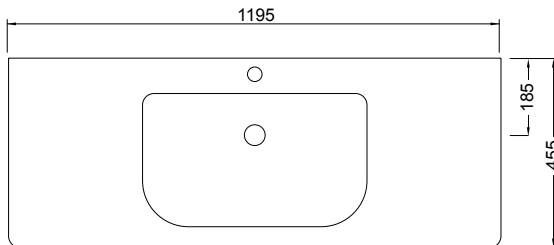

Description

Soft 1200 Wall-Hung Vanity, 1 Drawer, White/Melamine

Product Code

FT120DWH / M

Features

- Dimensions - W 1195 x H 481 x D 455mm
- Paint - The paint used on our products is polyurethane or UV based. It is five times harder and more durable than lacquer finishes. White only.
- Timber effect (Melamine) - Our woodgrain melamine is a low pressure laminate. Colours available are Nordic Ash, Manhattan Elm, Southern Oak, French Oak, Driftwood or Charred Oak.
- Available with or without a handle.
- Soft-close drawers.
- Includes basin and cabinet.

Technical Drawings

Top

Back Section Basin

Front

Side Section

Notes

Drawing indicates the technical measurement only and is not a reflection of how the unit will look. Sizes nominal only. All drawings in millimeters. Allow +/- 10mm for all measurements.