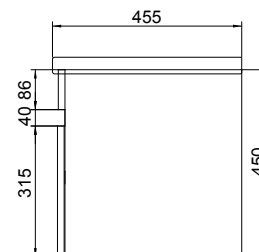

Description

Soft 1200 Wall-Hung Vanity, 1 Drawer, White/Melamine

Product Code

FT120DWH / M

Features

- Dimensions - W 1195 x H 481 x D 455mm
- Paint - The paint used on our products is polyurethane or UV based. It is five times harder and more durable than lacquer finishes. White only.
- Timber effect (Melamine) - Our woodgrain melamine is a low pressure laminate. Colours available are Nordic Ash, Manhattan Elm, Southern Oak, French Oak, Driftwood or Charred Oak.
- Available with or without a handle.
- Soft-close drawers.
- Includes basin and cabinet.

Technical Drawings

Top

Back Section Basin

Front

Side Section

Notes

Drawing indicates the technical measurement only and is not a reflection of how the unit will look. Sizes nominal only. All drawings in millimeters. Allow +/- 10mm for all measurements.