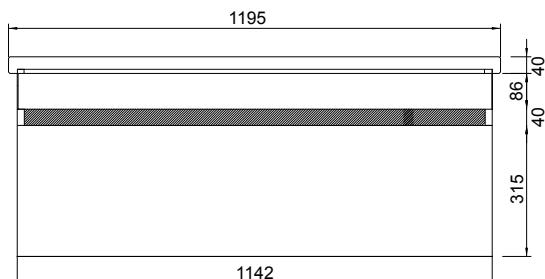

Description

Soft 1200 Wall-Hung Vanity, 1 Drawer, White/Melamine

Product Code

FT120DWH / M

Features

- Dimensions - W 1195 x H 481 x D 455mm
- Paint - The paint used on our products is polyurethane or UV based. It is five times harder and more durable than lacquer finishes. White only.
- Timber effect (Melamine) - Our woodgrain melamine is a low pressure laminate. Colours available are Nordic Ash, Manhattan Elm, Southern Oak, French Oak, Driftwood or Charred Oak.
- Available with or without a handle.
- Soft-close drawers.
- Includes basin and cabinet.

Technical Drawings

Top

Back Section Basin

Front

Side Section

Notes

Drawing indicates the technical measurement only and is not a reflection of how the unit will look. Sizes nominal only. All drawings in millimeters. Allow +/- 10mm for all measurements.