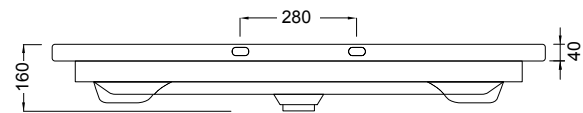

Description

Soft 1200 Wall-Hung Vanity, 1 Drawer, White/Melamine

Product Code

FT120DWH / M

Features

- Dimensions - W 1195 x H 481 x D 455mm
- Paint - The paint used on our products is polyurethane or UV based. It is five times harder and more durable than lacquer finishes. White only.
- Timber effect (Melamine) - Our woodgrain melamine is a low pressure laminate. Colours available are Nordic Ash, Manhattan Elm, Southern Oak, French Oak, Driftwood or Charred Oak.
- Available with or without a handle.
- Soft-close drawers.
- Includes basin and cabinet.

Technical Drawings

Top

Back Section Basin

Front

Side Section

Notes

Drawing indicates the technical measurement only and is not a reflection of how the unit will look. Sizes nominal only. All drawings in millimeters. Allow +/- 10mm for all measurements.