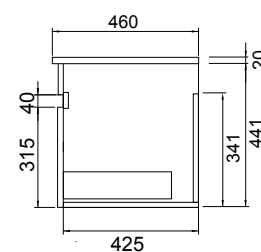

## TECHNICAL DRAWINGS

Top

Top Section of Drawer

Front

Side Section

## NOTES

• Made to order in NZ. • Must use bottle traps to ensure drawers open, we recommend 40551-32 bottle trap. • Please use a contoured waste with all china basins, we recommend Basin Waste with Click-Clack Push Button (Unslotted) (W22). • Tap holes do not come pre-drilled – this is the responsibility of the installer, and can be cut with a hole saw, jigsaw or router • Drawing indicates the technical measurement only and is not a reflection of how the product will look. Sizes nominal only. Drawings in millimetres. Not to scale • Tap ware & accessories not included. January 2020.