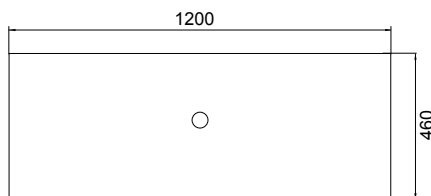

TECHNICAL DRAWINGS

Top