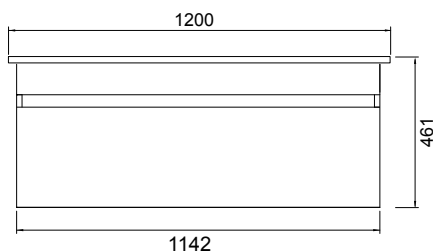

## TECHNICAL DRAWINGS

Top

Top Section of Drawer

Front

Side Section

## NOTES

• Made to order in NZ. • Must use bottle traps to ensure drawers open, we recommend 40551-32 bottle trap. • Please use a contoured waste with all china basins, we recommend Basin Waste with Click-Clack Push Button (Unslotted) (W22). • Tap holes do not come pre-drilled – this is the responsibility of the installer, and can be cut with a hole saw, jigsaw or router • Drawing indicates the technical measurement only and is not a reflection of how the product will look. Sizes nominal only. Drawings in millimetres. Not to scale • Tap ware & accessories not included. January 2020.