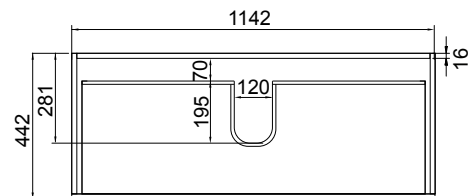

## FEATURES

- Dimensions: W 1200 x H 461 x D 460 mm
- Available in White paint (Gloss) or Melamine
- The paint used on our products is polyurethane or UV based. It is five times harder and more durable than lacquer finishes.
- Our Timber Effect Melamine is a low-pressure laminate.
- Soft-close drawer/s with handle-less design. NZ-made cabinetry.
- Deeper bottom drawers for more convenient storage.
- Available with Aluminium Rail/s (Silver or Black) for a contrasting finish. Or pair with Semi Handle/s (H2) (additional cost).
- Solid White 20mm Kordura top.
- Pair with our Sleek counter-top or Moon counter-top basins.

## TECHNICAL DRAWINGS

Top

Top Section of Drawer

Front

Side Section

## NOTES

• Made to order in NZ. • Must use bottle traps to ensure drawers open, we recommend 40551-32 bottle trap. • Please use a contoured waste with all china basins, we recommend Basin Waste with Click-Clack Push Button (Unslotted) (W22). • Tap holes do not come pre-drilled – this is the responsibility of the installer, and can be cut with a hole saw, jigsaw or router • Drawing indicates the technical measurement only and is not a reflection of how the product will look. Sizes nominal only. Drawings in millimetres. Not to scale • Tap ware & accessories not included. January 2020.