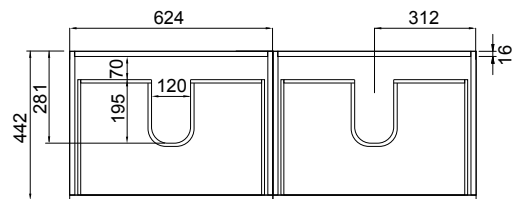

DESCRIPTION

Soft Solid Surface 1300 Wall-Hung – 2 Drawers, Double Bowls, White / Melamine

PRODUCT CODE

FT130D2WHSS / M

FEATURES

- Dimensions: W 1300 x H 461 x D 460 mm
- Available in White paint (Gloss) or Melamine
- The paint used on our products is polyurethane or UV based. It is five times harder and more durable than lacquer finishes.
- Our Timber Effect Melamine is a low-pressure laminate.
- Soft-close drawer/s with handle-less design. NZ-made cabinetry.
- Deeper bottom drawers for more convenient storage.
- Available with Aluminium Rail/s (Silver or Black) for a contrasting finish. Or pair with Semi Handle/s (H2) (additional cost).
- Solid White 20mm Kordura top.
- Pair with our Sleek counter-top or Moon counter-top basins.
- Double bowl or offset single bowl.

Black Forest

Charred Oak

TECHNICAL DRAWINGS

Top

Top Section of Drawer

Front

Side Section

NOTES

- Made to order in NZ. • Single bowls must be offset left or right. • Must use bottle traps to ensure drawers open, we recommend 40551-32 bottle trap. • Please use a contoured waste with all china basins, we recommend Basin Waste with Click-Clack Push Button (Unslotted) (W22). • Tap holes do not come pre-drilled – this is the responsibility of the installer, and can be cut with a hole saw, jigsaw or router • Drawing indicates the technical measurement only and is not a reflection of how the product will look. Sizes nominal only. Drawings in millimetres. Not to scale • Tap ware & accessories not included. January 2020.