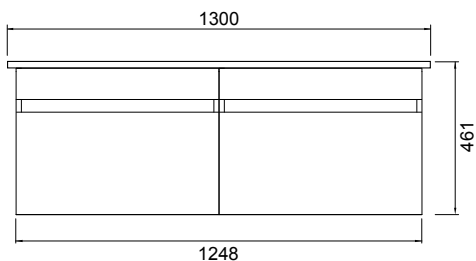

DESCRIPTION

Soft Solid Surface 1300 Wall-Hung – 2 Drawers, Double Bowls, White / Melamine

PRODUCT CODE

FT130D2WHSS / M

FEATURES

- Dimensions: W 1300 x H 461 x D 460 mm
- Available in White paint (Gloss) or Melamine
- The paint used on our products is polyurethane or UV based. It is five times harder and more durable than lacquer finishes.
- Our Timber Effect Melamine is a low-pressure laminate.
- Soft-close drawer/s with handle-less design. NZ-made cabinetry.
- Deeper bottom drawers for more convenient storage.
- Available with Aluminium Rail/s (Silver or Black) for a contrasting finish. Or pair with Semi Handle/s (H2) (additional cost).
- Solid White 20mm Kordura top.
- Pair with our Sleek counter-top or Moon counter-top basins.
- Double bowl or offset single bowl.

Black Forest

Charred Oak

TECHNICAL DRAWINGS

Top

Top Section of Drawer

Front

Side Section

NOTES

- Made to order in NZ. • Single bowls must be offset left or right. • Must use bottle traps to ensure drawers open, we recommend 40551-32 bottle trap. • Please use a contoured waste with all china basins, we recommend Basin Waste with Click-Clack Push Button (Unslotted) (W22). • Tap holes do not come pre-drilled – this is the responsibility of the installer, and can be cut with a hole saw, jigsaw or router • Drawing indicates the technical measurement only and is not a reflection of how the product will look. Sizes nominal only. Drawings in millimetres. Not to scale • Tap ware & accessories not included. January 2020.