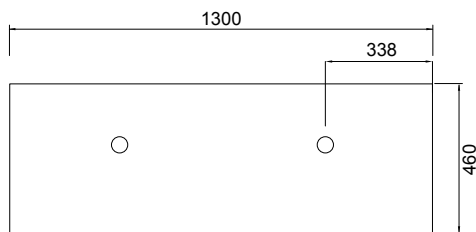

TECHNICAL DRAWINGS

Top