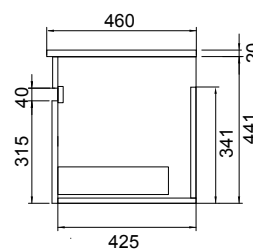

DESCRIPTION

Soft Solid Surface 1300 Wall-Hung – 2 Drawers, Double Bowls, White / Melamine

PRODUCT CODE

FT130D2WHSS / M

FEATURES

- Dimensions: W 1300 x H 461 x D 460 mm
- Available in White paint (Gloss) or Melamine
- The paint used on our products is polyurethane or UV based. It is five times harder and more durable than lacquer finishes.
- Our Timber Effect Melamine is a low-pressure laminate.
- Soft-close drawer/s with handle-less design. NZ-made cabinetry.
- Deeper bottom drawers for more convenient storage.
- Available with Aluminium Rail/s (Silver or Black) for a contrasting finish. Or pair with Semi Handle/s (H2) (additional cost).
- Solid White 20mm Kordura top.
- Pair with our Sleek counter-top or Moon counter-top basins.
- Double bowl or offset single bowl.

Black Forest

Charred Oak

TECHNICAL DRAWINGS

Top

Top Section of Drawer

Front

Side Section

NOTES

- Made to order in NZ. • Single bowls must be offset left or right. • Must use bottle traps to ensure drawers open, we recommend 40551-32 bottle trap. • Please use a contoured waste with all china basins, we recommend Basin Waste with Click-Clack Push Button (Unslotted) (W22). • Tap holes do not come pre-drilled – this is the responsibility of the installer, and can be cut with a hole saw, jigsaw or router • Drawing indicates the technical measurement only and is not a reflection of how the product will look. Sizes nominal only. Drawings in millimetres. Not to scale • Tap ware & accessories not included. January 2020.