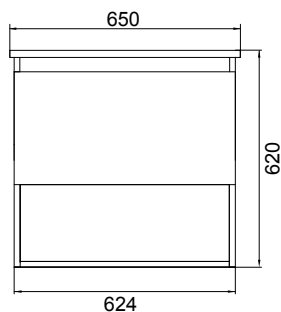

## FEATURES

- Dimensions: W 650 x H 610 x D 460 mm
- Available in White paint (Gloss) or Melamine
- The paint used on our products is polyurethane or UV based. It is five times harder and more durable than lacquer finishes.
- Our Timber Effect Melamine is a low-pressure laminate.
- Soft-close drawer/s with handle-less design. NZ-made cabinetry.
- Deeper bottom drawers for more convenient storage.
- Available with Semi Handle/s (H2) (additional cost).
- Solid White 20mm Kordura top.
- Pair with our Sleek counter-top or Moon counter-top basins.

## TECHNICAL DRAWINGS

Top

Top Section of Drawer

Front

Side Section

## NOTES

• Made to order in NZ. • Must use bottle traps to ensure drawers open, we recommend 40551-32 bottle trap. • Please use a contoured waste with all china basins, we recommend Basin Waste with Click-Clack Push Button (Unslotted) (W22). • Tap holes do not come pre-drilled – this is the responsibility of the installer, and can be cut with a hole saw, jigsaw or router • Drawing indicates the technical measurement only and is not a reflection of how the product will look. Sizes nominal only. Drawings in millimetres. Not to scale • Tap ware & accessories not included. Feb 2020.