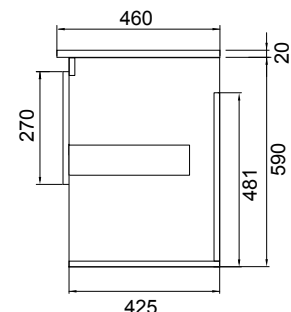

## FEATURES

- Dimensions: W 650 x H 610 x D 460 mm
- Available in White paint (Gloss) or Melamine
- The paint used on our products is polyurethane or UV based. It is five times harder and more durable than lacquer finishes.
- Our Timber Effect Melamine is a low-pressure laminate.
- Soft-close drawer/s with handle-less design. NZ-made cabinetry.
- Deeper bottom drawers for more convenient storage.
- Available with Semi Handle/s (H2) (additional cost).
- Solid White 20mm Kordura top.
- Pair with our Sleek counter-top or Moon counter-top basins.

## TECHNICAL DRAWINGS

Top

Top Section of Drawer

Front

Side Section

## NOTES

• Made to order in NZ. • Must use bottle traps to ensure drawers open, we recommend 40551-32 bottle trap. • Please use a contoured waste with all china basins, we recommend Basin Waste with Click-Clack Push Button (Unslotted) (W22). • Tap holes do not come pre-drilled – this is the responsibility of the installer, and can be cut with a hole saw, jigsaw or router • Drawing indicates the technical measurement only and is not a reflection of how the product will look. Sizes nominal only. Drawings in millimetres. Not to scale • Tap ware & accessories not included. Feb 2020.