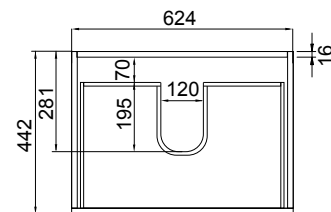

## FEATURES

- Dimensions: W 650 x H 610 x D 460 mm
- Available in White paint (Gloss) or Melamine
- The paint used on our products is polyurethane or UV based. It is five times harder and more durable than lacquer finishes.
- Our Timber Effect Melamine is a low-pressure laminate.
- Soft-close drawer/s with handle-less design. NZ-made cabinetry.
- Deeper bottom drawers for more convenient storage.
- Available with Semi Handle/s (H2) (additional cost).
- Solid White 20mm Kordura top.
- Pair with our Sleek counter-top or Moon counter-top basins.

## TECHNICAL DRAWINGS

Top

Top Section of Drawer

Front

Side Section

## NOTES

• Made to order in NZ. • Must use bottle traps to ensure drawers open, we recommend 40551-32 bottle trap. • Please use a contoured waste with all china basins, we recommend Basin Waste with Click-Clack Push Button (Unslotted) (W22). • Tap holes do not come pre-drilled – this is the responsibility of the installer, and can be cut with a hole saw, jigsaw or router • Drawing indicates the technical measurement only and is not a reflection of how the product will look. Sizes nominal only. Drawings in millimetres. Not to scale • Tap ware & accessories not included. Feb 2020.