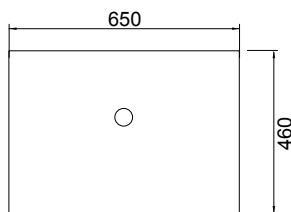

TECHNICAL DRAWINGS

Top