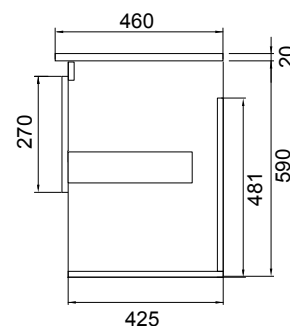

## FEATURES

- Dimensions: W 800 x H 610 x D 460 mm
- Available in White paint (Gloss) or Melamine
- The paint used on our products is polyurethane or UV based. It is five times harder and more durable than lacquer finishes.
- Our Timber Effect Melamine is a low-pressure laminate.
- Soft-close drawer/s with handle-less design. NZ-made cabinetry.
- Deeper bottom drawers for more convenient storage.
- Available with Semi Handle/s (H2) (additional cost).
- Solid White 20mm Kordura top.
- Pair with our Sleek counter-top or Moon counter-top basins.

## TECHNICAL DRAWINGS

Top

Top Section of Drawer

Front

Side Section

## NOTES

• Made to order in NZ. • Must use bottle traps to ensure drawers open, we recommend 40551-32 bottle trap. • Please use a contoured waste with all china basins, we recommend Basin Waste with Click-Clack Push Button (Unslotted) (W22). • Tap holes do not come pre-drilled – this is the responsibility of the installer, and can be cut with a hole saw, jigsaw or router • Drawing indicates the technical measurement only and is not a reflection of how the product will look. Sizes nominal only. Drawings in millimetres. Not to scale • Tap ware & accessories not included. Feb 2020.