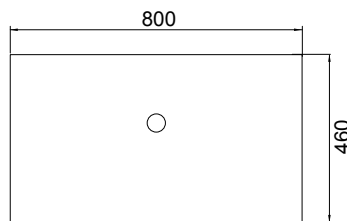

TECHNICAL DRAWINGS

Top