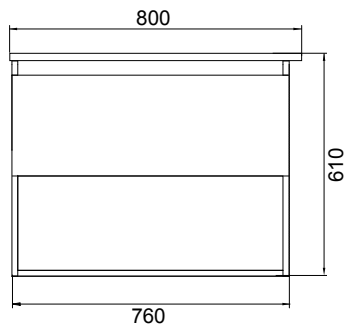

## FEATURES

- Dimensions: W 800 x H 610 x D 460 mm
- Available in White paint (Gloss) or Melamine
- The paint used on our products is polyurethane or UV based. It is five times harder and more durable than lacquer finishes.
- Our Timber Effect Melamine is a low-pressure laminate.
- Soft-close drawer/s with handle-less design. NZ-made cabinetry.
- Deeper bottom drawers for more convenient storage.
- Available with Semi Handle/s (H2) (additional cost).
- Solid White 20mm Kordura top.
- Pair with our Sleek counter-top or Moon counter-top basins.

## TECHNICAL DRAWINGS

Top

Top Section of Drawer

Front

Side Section

## NOTES

• Made to order in NZ. • Must use bottle traps to ensure drawers open, we recommend 40551-32 bottle trap. • Please use a contoured waste with all china basins, we recommend Basin Waste with Click-Clack Push Button (Unslotted) (W22). • Tap holes do not come pre-drilled – this is the responsibility of the installer, and can be cut with a hole saw, jigsaw or router • Drawing indicates the technical measurement only and is not a reflection of how the product will look. Sizes nominal only. Drawings in millimetres. Not to scale • Tap ware & accessories not included. Feb 2020.