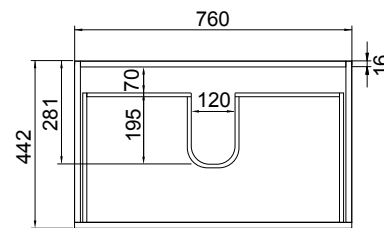

## FEATURES

- Dimensions: W 800 x H 610 x D 460 mm
- Available in White paint (Gloss) or Melamine
- The paint used on our products is polyurethane or UV based. It is five times harder and more durable than lacquer finishes.
- Our Timber Effect Melamine is a low-pressure laminate.
- Soft-close drawer/s with handle-less design. NZ-made cabinetry.
- Deeper bottom drawers for more convenient storage.
- Available with Semi Handle/s (H2) (additional cost).
- Solid White 20mm Kordura top.
- Pair with our Sleek counter-top or Moon counter-top basins.

## TECHNICAL DRAWINGS

Top

Top Section of Drawer

Front

Side Section

## NOTES

• Made to order in NZ. • Must use bottle traps to ensure drawers open, we recommend 40551-32 bottle trap. • Please use a contoured waste with all china basins, we recommend Basin Waste with Click-Clack Push Button (Unslotted) (W22). • Tap holes do not come pre-drilled – this is the responsibility of the installer, and can be cut with a hole saw, jigsaw or router • Drawing indicates the technical measurement only and is not a reflection of how the product will look. Sizes nominal only. Drawings in millimetres. Not to scale • Tap ware & accessories not included. Feb 2020.