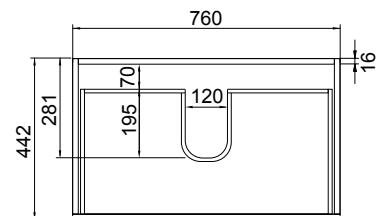

DESCRIPTION

Soft Solid Surface 800 Wall-Hung – 1 Drawer, White / Melamine

PRODUCT CODE

FT80DWHSS / M

FEATURES

- Dimensions: W 800 x H 461 x D 460 mm
- Available in White paint (Gloss) or Melamine
- The paint used on our products is polyurethane or UV based. It is five times harder and more durable than lacquer finishes.
- Our Timber Effect Melamine is a low-pressure laminate.
- Soft-close drawer/s with handle-less design. NZ-made cabinetry.
- Deeper bottom drawers for more convenient storage.
- Available with Aluminium Rail/s (Silver or Black) for a contrasting finish. Or pair with Semi Handle/s (H2) (additional cost).
- Solid White 20mm Kordura top.
- Pair with our Sleek counter-top or Moon counter-top basins.

Black Forest

Charred Oak

TECHNICAL DRAWINGS

Top

Top Section of Drawer

Front

Side Section

NOTES

• Made to order in NZ. • Must use bottle traps to ensure drawers open, we recommend 40551-32 bottle trap. • Please use a contoured waste with all china basins, we recommend Basin Waste with Click-Clack Push Button (Unslotted) (W22). • Tap holes do not come pre-drilled – this is the responsibility of the installer, and can be cut with a hole saw, jigsaw or router • Drawing indicates the technical measurement only and is not a reflection of how the product will look. Sizes nominal only. Drawings in millimetres. Not to scale • Tap ware & accessories not included. January 2020.