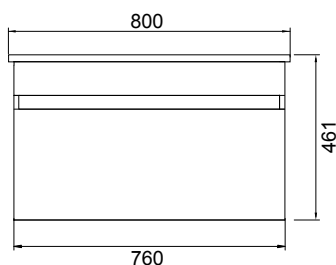

Black Forest

Charred Oak

TECHNICAL DRAWINGS

Top

Top Section of Drawer

Front

Side Section

NOTES

• Made to order in NZ. • Must use bottle traps to ensure drawers open, we recommend 40551-32 bottle trap. • Please use a contoured waste with all china basins, we recommend Basin Waste with Click-Clack Push Button (Unslotted) (W22). • Tap holes do not come pre-drilled – this is the responsibility of the installer, and can be cut with a hole saw, jigsaw or router • Drawing indicates the technical measurement only and is not a reflection of how the product will look. Sizes nominal only. Drawings in millimetres. Not to scale • Tap ware & accessories not included. January 2020.