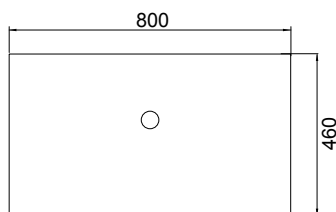

TECHNICAL DRAWINGS

Top