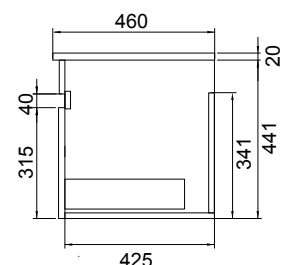

Black Forest

Charred Oak

TECHNICAL DRAWINGS

Top

Top Section of Drawer

Front

Side Section

NOTES

• Made to order in NZ. • Must use bottle traps to ensure drawers open, we recommend 40551-32 bottle trap. • Please use a contoured waste with all china basins, we recommend Basin Waste with Click-Clack Push Button (Unslotted) (W22). • Tap holes do not come pre-drilled – this is the responsibility of the installer, and can be cut with a hole saw, jigsaw or router • Drawing indicates the technical measurement only and is not a reflection of how the product will look. Sizes nominal only. Drawings in millimetres. Not to scale • Tap ware & accessories not included. January 2020.