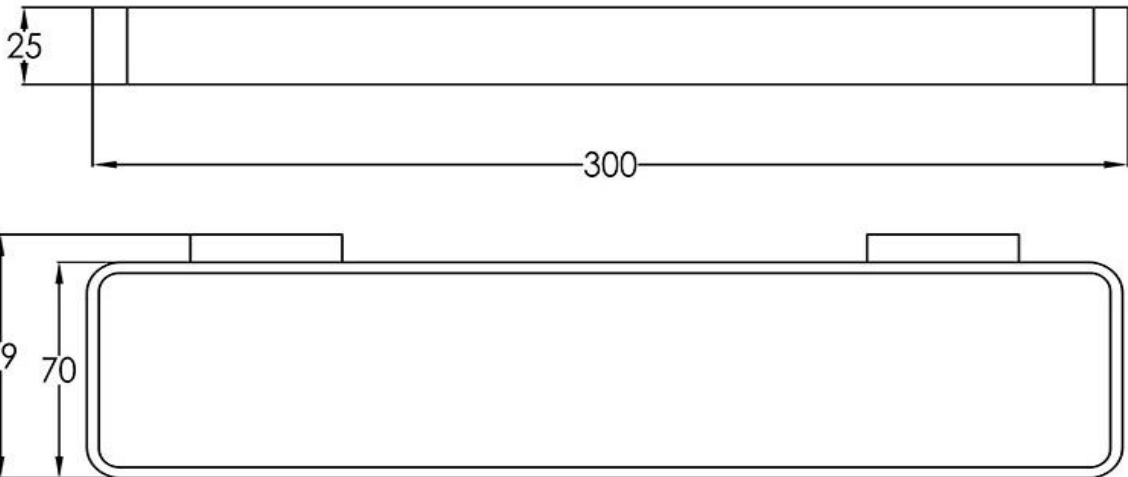

Loft Short Towel Rail

TUNE

FW7912ABC

Loft Short Towel Rail Brushed Copper

Wall mounted towel rail 300mm long in a brushed copper finish

CARE AND USE

Tapware

All finishes are smooth, abrasion resistant, corrosion resistant, fade-proof and easy to clean. All finishes are super hard wearing surfaces that won't chip, peel or tarnish with normal use. All surfaces should be regularly wiped clean with non scouring, neutral wash solutions.